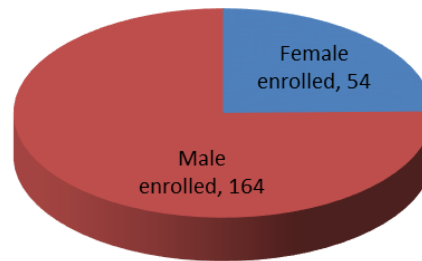

Maryland Lottery and Gaming Control Agency Lottery Voluntary Exclusion Program Data **as of August 31, 2016** Current Voluntary Exclusions Lottery = 218

Enrollments by Month/Year (Lottery)

Gender

Age

State VEP Resides