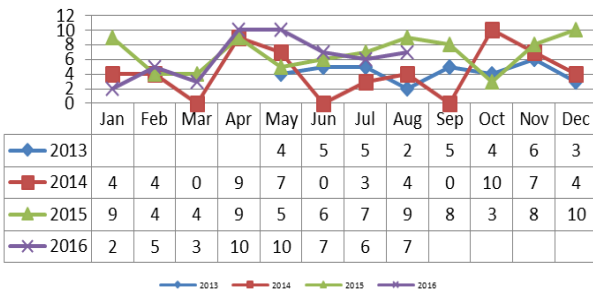

Maryland Lottery and Gaming Control Agency Lottery Voluntary Exclusion Program Data **as of August 31, 2016** Current Voluntary Exclusions Lottery = 218

Enrollments by Month/Year (Lottery)

Gender

Age

State VEP Resides