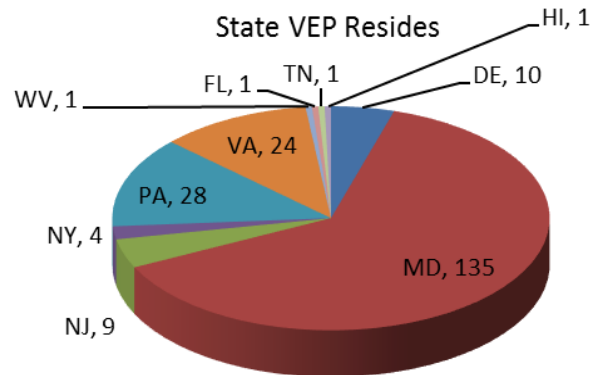

Maryland Lottery and Gaming Control Agency Lottery Voluntary Exclusion Program Data **as of August 31, 2016** Current Voluntary Exclusions Lottery = 218

Enrollments by Month/Year (Lottery)

Gender

Age

State VEP Resides

Exclusion Period