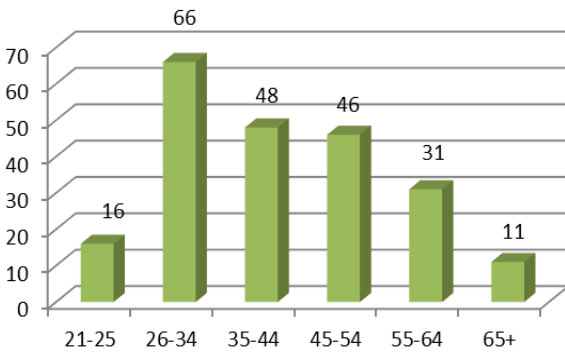

Maryland Lottery and Gaming Control Agency Lottery Voluntary Exclusion Program Data **as of August 31, 2016** Current Voluntary Exclusions Lottery = 218

Enrollments by Month/Year (Lottery)

Gender

Age

State VEP Resides