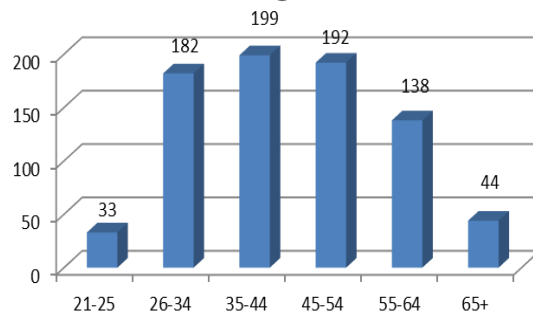

Maryland Lottery and Gaming Control Agency Casino Voluntary Exclusion Program Data **as of April 30, 2015** Voluntary Exclusions Casino = 788

Enrollments by Year (Casino)

Age

State of Residence

Gender

Exclusion Period