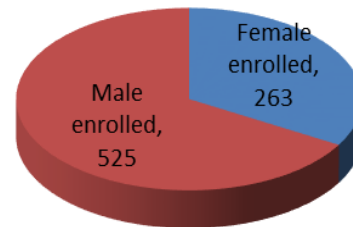

Maryland Lottery and Gaming Control Agency Casino Voluntary Exclusion Program Data **as of April 30, 2015** Voluntary Exclusions Casino = 788

Enrollments by Year (Casino)

Age

State of Residence

Gender

Exclusion Period