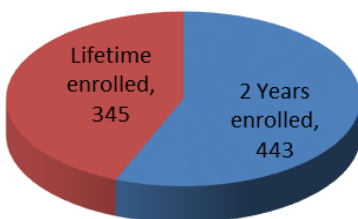

Maryland Lottery and Gaming Control Agency Casino Voluntary Exclusion Program Data **as of April 30, 2015** Voluntary Exclusions Casino = 788

Enrollments by Year (Casino)

Age

State of Residence

Gender

Exclusion Period