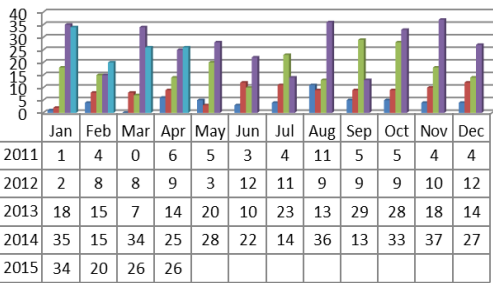

Maryland Lottery and Gaming Control Agency Casino Voluntary Exclusion Program Data **as of April 30, 2015** Voluntary Exclusions Casino = 788

Enrollments by Year (Casino)

Age

State of Residence

Gender

Exclusion Period