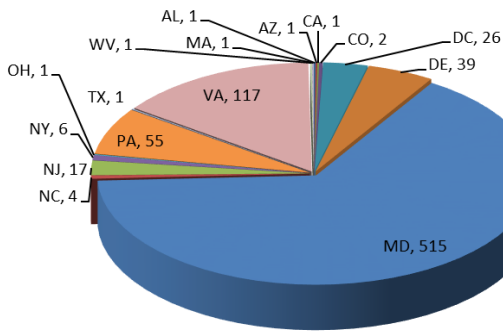

Maryland Lottery and Gaming Control Agency Casino Voluntary Exclusion Program Data **as of April 30, 2015** Voluntary Exclusions Casino = 788

Enrollments by Year (Casino)

Age

State of Residence

Gender

Exclusion Period

Violations by Year