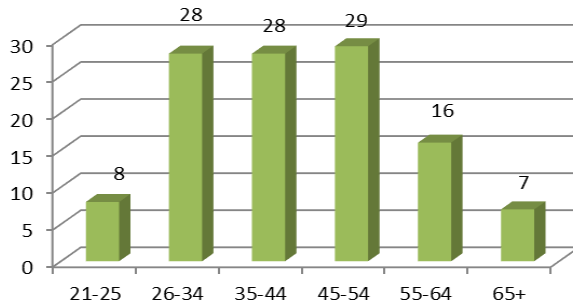

Maryland Lottery and Gaming Control Agency Lottery Voluntary Exclusion Program Data **as of May 31, 2015** Voluntary Exclusions Lottery = 116

Enrollments by Month/Year (Lottery)

Exclusion Period

Age

Gender