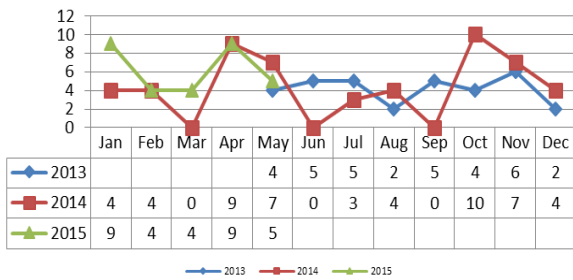

Maryland Lottery and Gaming Control Agency Lottery Voluntary Exclusion Program Data **as of May 31, 2015** Voluntary Exclusions Lottery = 116

Enrollments by Month/Year (Lottery)

Exclusion Period

Age

Gender