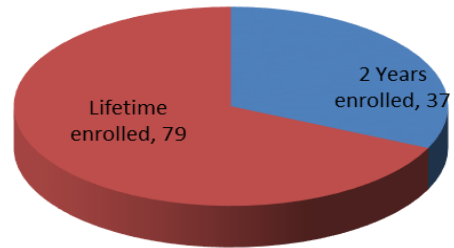

Maryland Lottery and Gaming Control Agency Lottery Voluntary Exclusion Program Data **as of May 31, 2015** Voluntary Exclusions Lottery = 116

Enrollments by Month/Year (Lottery)

Exclusion Period

Age

Gender