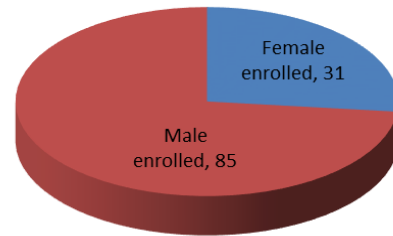

Maryland Lottery and Gaming Control Agency Lottery Voluntary Exclusion Program Data **as of May 31, 2015** Voluntary Exclusions Lottery = 116

Enrollments by Month/Year (Lottery)

Exclusion Period

Age

Gender