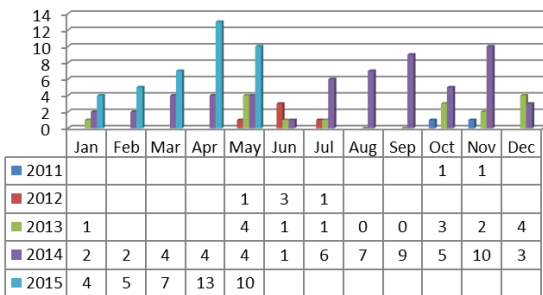

Maryland Lottery and Gaming Control Agency Casino Voluntary Exclusion Program Data **as of May 31, 2015** Voluntary Exclusions Casino = 815

Enrollments by Year (Casino)

Exclusion Period

Gender

Age

Violations by Year