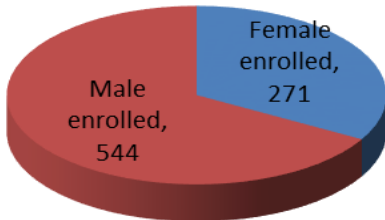

Maryland Lottery and Gaming Control Agency Casino Voluntary Exclusion Program Data **as of May 31, 2015** Voluntary Exclusions Casino = 815

Enrollments by Year (Casino)

Exclusion Period

Gender

Age

Violations by Year