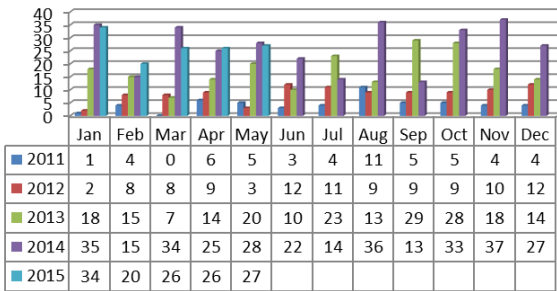

Maryland Lottery and Gaming Control Agency Casino Voluntary Exclusion Program Data **as of May 31, 2015** Voluntary Exclusions Casino = 815

Enrollments by Year (Casino)

Exclusion Period

Gender

Age

Violations by Year