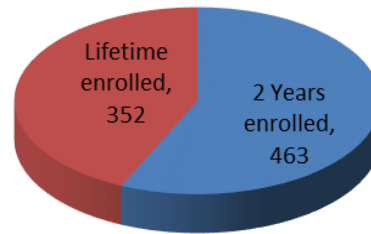

Maryland Lottery and Gaming Control Agency Casino Voluntary Exclusion Program Data **as of May 31, 2015** Voluntary Exclusions Casino = 815

Enrollments by Year (Casino)

Exclusion Period

Gender

Age

Violations by Year