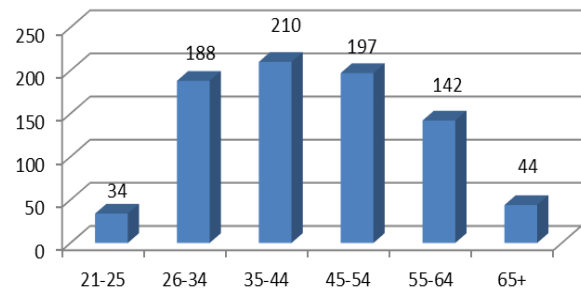

Maryland Lottery and Gaming Control Agency Casino Voluntary Exclusion Program Data **as of May 31, 2015** Voluntary Exclusions Casino = 815

Enrollments by Year (Casino)

Exclusion Period

Gender

Age

Violations by Year