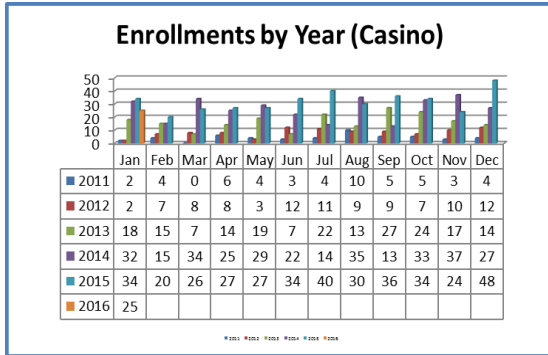

Maryland Lottery and Gaming Control Agency Casino Voluntary Exclusion Program Data **as of January 31, 2016** Active Voluntary Exclusion Casino = 1066

Maryland Lottery and Gaming Control Agency

Larry Hogan, Governor • Gordon Medenica, Director