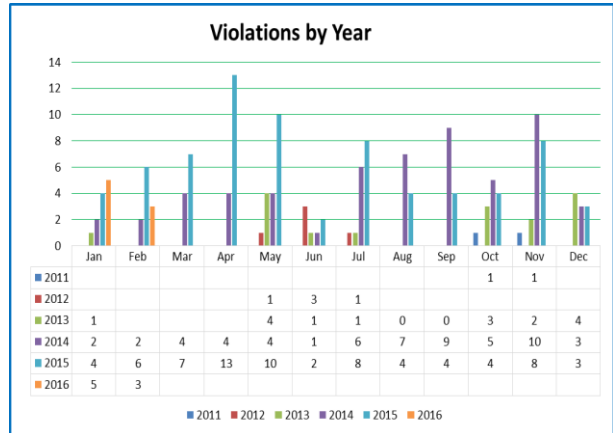

Maryland Lottery and Gaming Control Agency Casino Voluntary Exclusion Program Data **as of January 31, 2016** Active Voluntary Exclusion Casino = 1066

Maryland Lottery and Gaming Control Agency

Larry Hogan, Governor • Gordon Medenica, Director