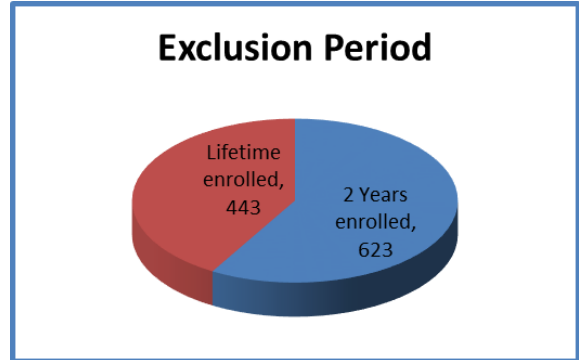

Maryland Lottery and Gaming Control Agency Casino Voluntary Exclusion Program Data **as of January 31, 2016** Active Voluntary Exclusion Casino = 1066

Maryland Lottery and Gaming Control Agency

Larry Hogan, Governor • Gordon Medenica, Director