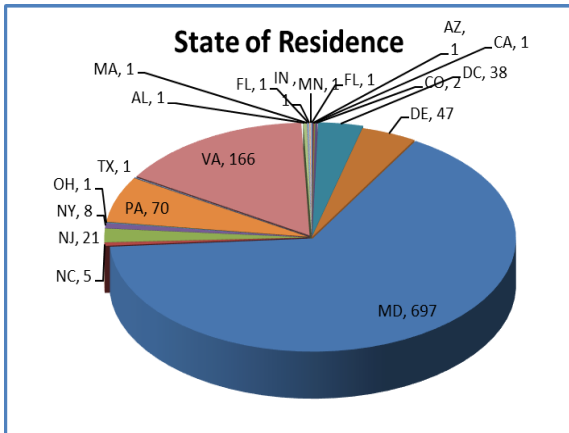

Maryland Lottery and Gaming Control Agency Casino Voluntary Exclusion Program Data **as of January 31, 2016** Active Voluntary Exclusion Casino = 1066

Maryland Lottery and Gaming Control Agency

Larry Hogan, Governor • Gordon Medenica, Director