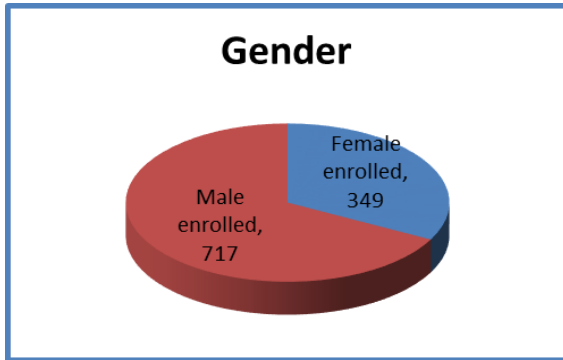

Maryland Lottery and Gaming Control Agency Casino Voluntary Exclusion Program Data **as of January 31, 2016** Active Voluntary Exclusion Casino = 1066

Maryland Lottery and Gaming Control Agency

Larry Hogan, Governor • Gordon Medenica, Director