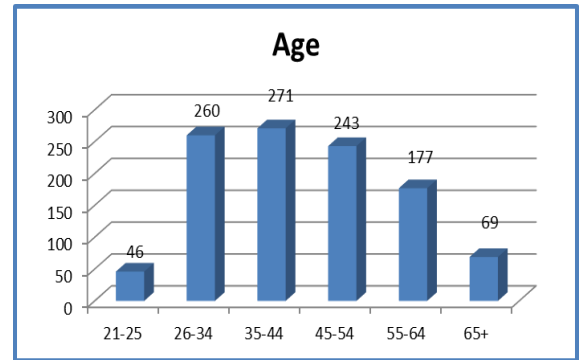

Maryland Lottery and Gaming Control Agency Casino Voluntary Exclusion Program Data **as of January 31, 2016** Active Voluntary Exclusion Casino = 1066

Maryland Lottery and Gaming Control Agency

Larry Hogan, Governor • Gordon Medenica, Director