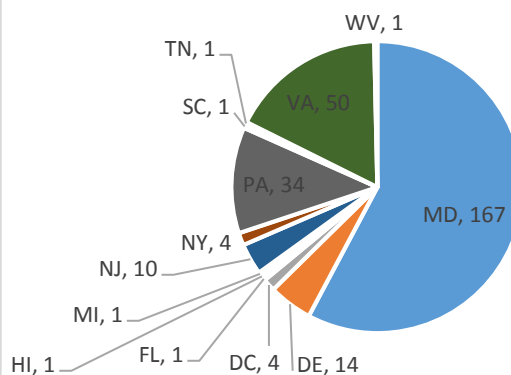

Current Voluntary Exclusions Lottery = 289

Lottery VEP Enrollees By Gender

Lottery VEP Enrollees By Age

Lottery VEP Enrollees By Period

Lottery VEP Enrollees By Residence

Lottery VEP Enrollees By Month