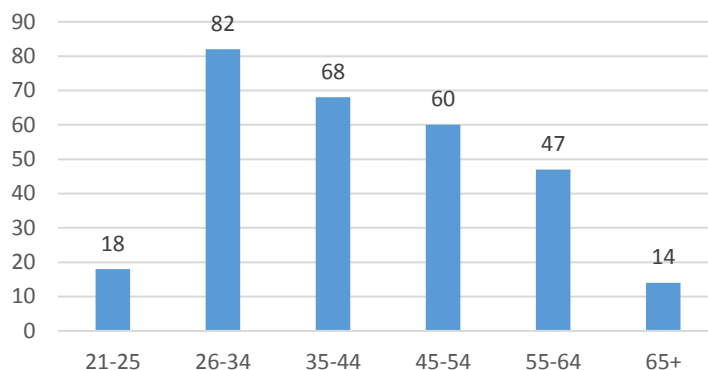

Current Voluntary Exclusions Lottery = 289

Lottery VEP Enrollees By Gender

Lottery VEP Enrollees By Age

Lottery VEP Enrollees By Period

Lottery VEP Enrollees By Residence

Lottery VEP Enrollees By Month