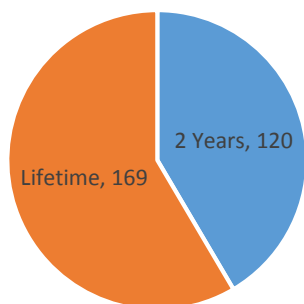

Current Voluntary Exclusions Lottery = 289

Lottery VEP Enrollees By Gender

Lottery VEP Enrollees By Age

Lottery VEP Enrollees By Period

Lottery VEP Enrollees By Residence

Lottery VEP Enrollees By Month