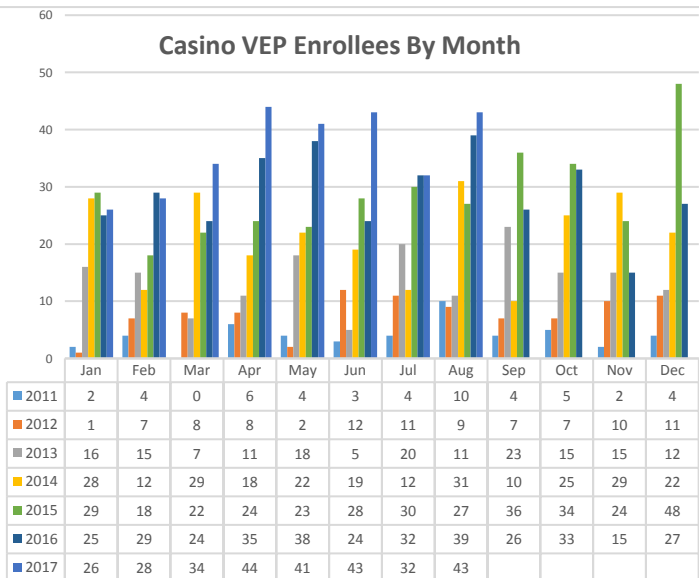

Casino VEP Enrollees By Gender

Casino VEP Enrollees By Age

Casino VEP Enrollees By Period

Casino VEP Enrollees By Residence

Casino VEP Enrollees By Month

Casino VEP Violations By Month