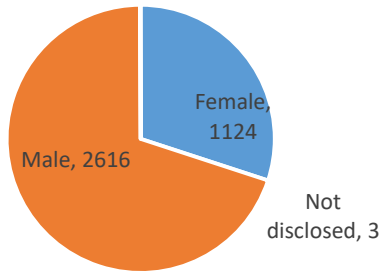

Current Voluntary Exclusions Casino= 3743

Casino VEP Enrollees By Gender

Casino VEP Enrollees By Age

Casino VEP Enrollees By Period

Casino VEP Enrollees By Residence

Casino VEP Enrollees By Month

Casino VEP Violations By Month