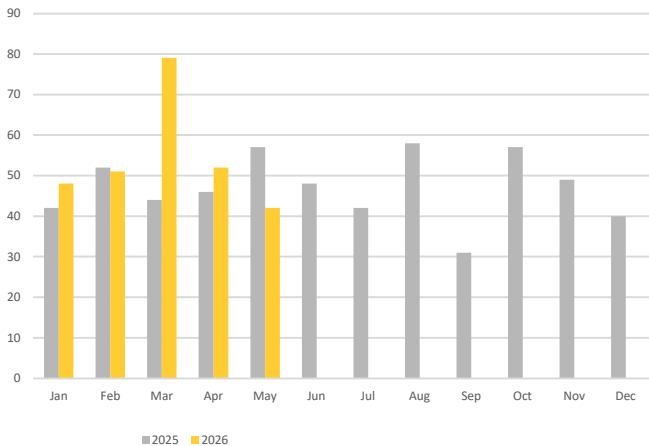

Current Voluntary Exclusions Casino= 3743

Casino VEP Enrollees By Gender

Casino VEP Enrollees By Age

Casino VEP Enrollees By Period

Casino VEP Enrollees By Residence

Casino VEP Enrollees By Month

Casino VEP Violations By Month