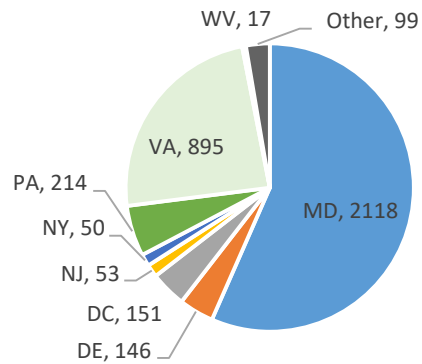

Current Voluntary Exclusions Casino= 3743

Casino VEP Enrollees By Gender

Casino VEP Enrollees By Age

Casino VEP Enrollees By Period

Casino VEP Enrollees By Residence

Casino VEP Enrollees By Month

Casino VEP Violations By Month