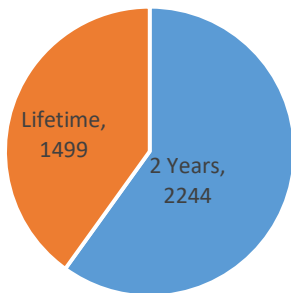

Current Voluntary Exclusions Casino= 3743

Casino VEP Enrollees By Gender

Casino VEP Enrollees By Age

Casino VEP Enrollees By Period

Casino VEP Enrollees By Residence

Casino VEP Enrollees By Month

Casino VEP Violations By Month