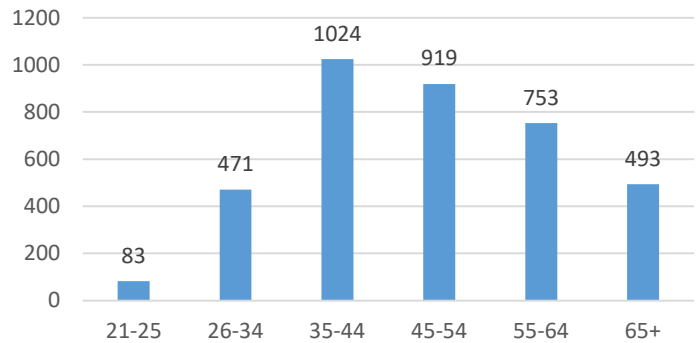

Current Voluntary Exclusions Casino= 3743

Casino VEP Enrollees By Gender

Casino VEP Enrollees By Age

Casino VEP Enrollees By Period

Casino VEP Enrollees By Residence

Casino VEP Enrollees By Month

Casino VEP Violations By Month