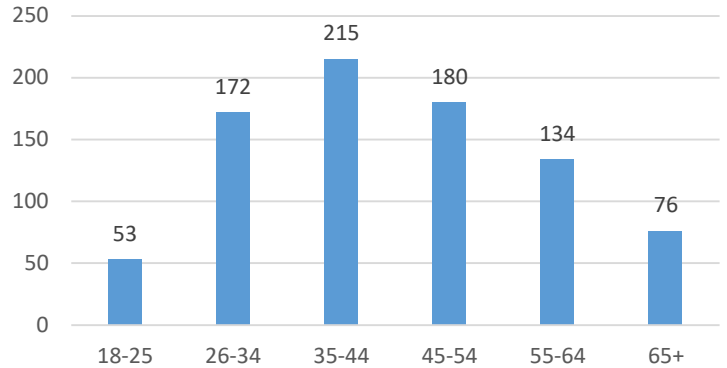

Current Voluntary Exclusions Instant Bingo = 830

Bingo VEP Enrollees By Gender

Bingo VEP Enrollees By Age

Bingo VEP Enrollees By Period

Bingo VEP Enrollees By Residence

Bingo VEP Enrollees By Month