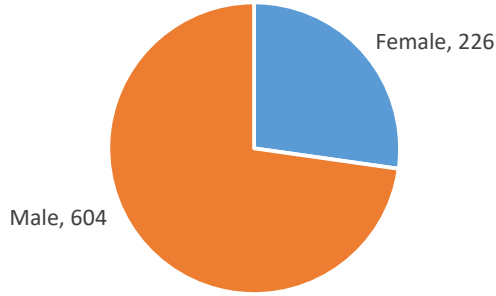

Current Voluntary Exclusions Instant Bingo = 830

Bingo VEP Enrollees By Gender

Bingo VEP Enrollees By Age

Bingo VEP Enrollees By Period

Bingo VEP Enrollees By Residence

Bingo VEP Enrollees By Month