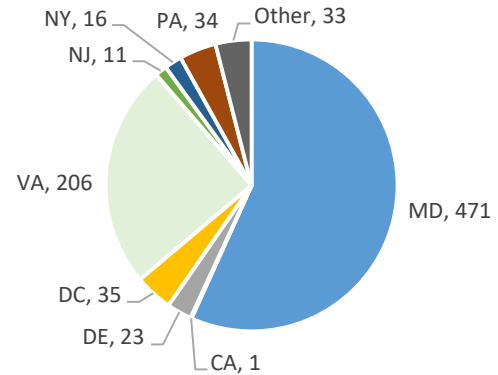

Current Voluntary Exclusions Instant Bingo = 830

Bingo VEP Enrollees By Gender

Bingo VEP Enrollees By Age

Bingo VEP Enrollees By Period

Bingo VEP Enrollees By Residence

Bingo VEP Enrollees By Month