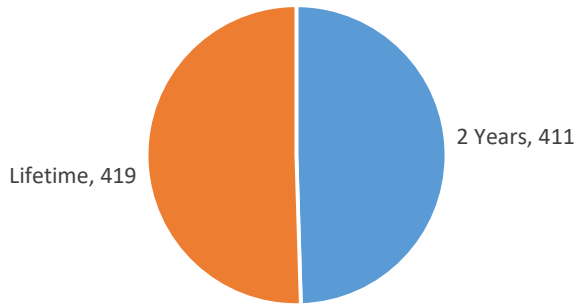

Current Voluntary Exclusions Instant Bingo = 830

Bingo VEP Enrollees By Gender

Bingo VEP Enrollees By Age

Bingo VEP Enrollees By Period

Bingo VEP Enrollees By Residence

Bingo VEP Enrollees By Month