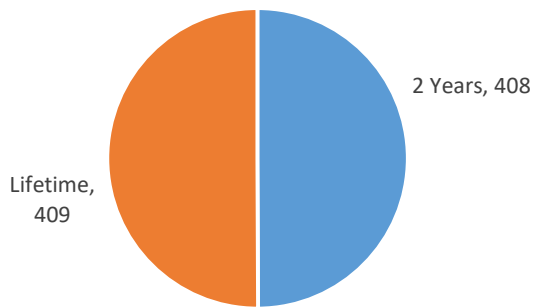

Current Voluntary Exclusions Instant Bingo = 817

Bingo VEP Enrollees By Gender

Bingo VEP Enrollees By Age

Bingo VEP Enrollees By Period

Bingo VEP Enrollees By Residence

Bingo VEP Enrollees By Month