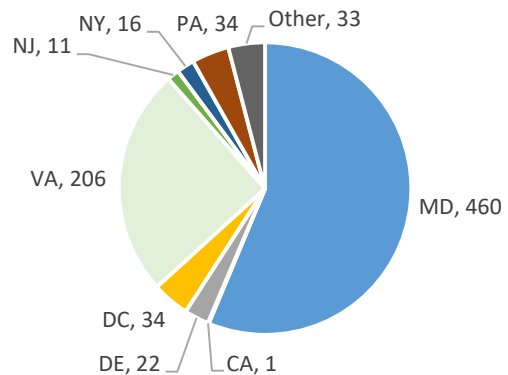

Current Voluntary Exclusions Instant Bingo = 817

Bingo VEP Enrollees By Gender

Bingo VEP Enrollees By Age

Bingo VEP Enrollees By Period

Bingo VEP Enrollees By Residence

Bingo VEP Enrollees By Month