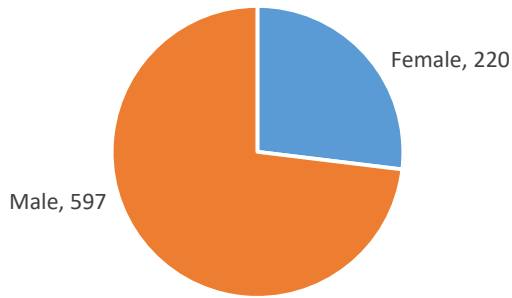

Current Voluntary Exclusions Instant Bingo = 817

Bingo VEP Enrollees By Gender

Bingo VEP Enrollees By Age

Bingo VEP Enrollees By Period

Bingo VEP Enrollees By Residence

Bingo VEP Enrollees By Month