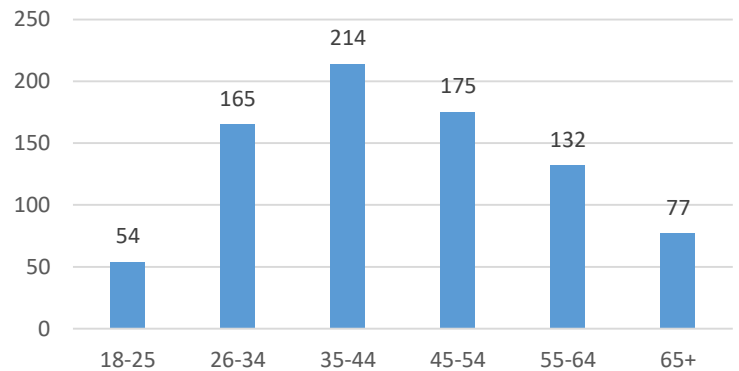

Current Voluntary Exclusions Instant Bingo = 817

Bingo VEP Enrollees By Gender

Bingo VEP Enrollees By Age

Bingo VEP Enrollees By Period

Bingo VEP Enrollees By Residence

Bingo VEP Enrollees By Month