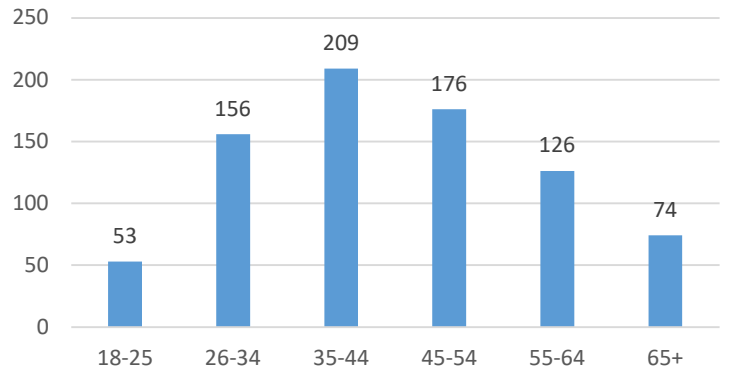

Current Voluntary Exclusions Instant Bingo = 794

Bingo VEP Enrollees By Gender

Bingo VEP Enrollees By Age

Bingo VEP Enrollees By Period

Bingo VEP Enrollees By Residence

Bingo VEP Enrollees By Month