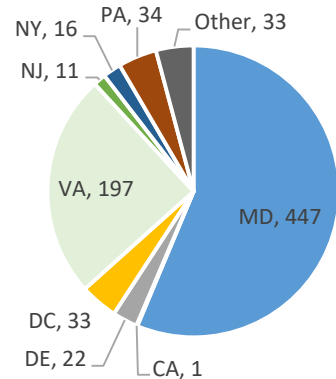

Current Voluntary Exclusions Instant Bingo = 794

Bingo VEP Enrollees By Gender

Bingo VEP Enrollees By Age

Bingo VEP Enrollees By Period

Bingo VEP Enrollees By Residence

Bingo VEP Enrollees By Month