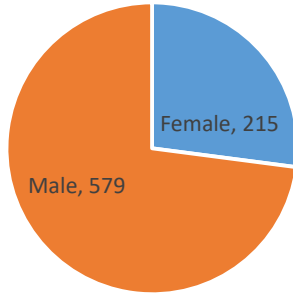

Current Voluntary Exclusions Instant Bingo = 794

Bingo VEP Enrollees By Gender

Bingo VEP Enrollees By Age

Bingo VEP Enrollees By Period

Bingo VEP Enrollees By Residence

Bingo VEP Enrollees By Month