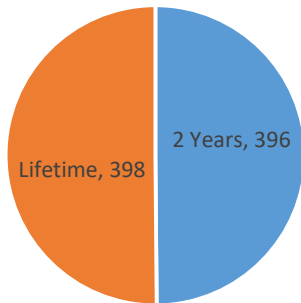

Current Voluntary Exclusions Instant Bingo = 794

Bingo VEP Enrollees By Gender

Bingo VEP Enrollees By Age

Bingo VEP Enrollees By Period

Bingo VEP Enrollees By Residence

Bingo VEP Enrollees By Month