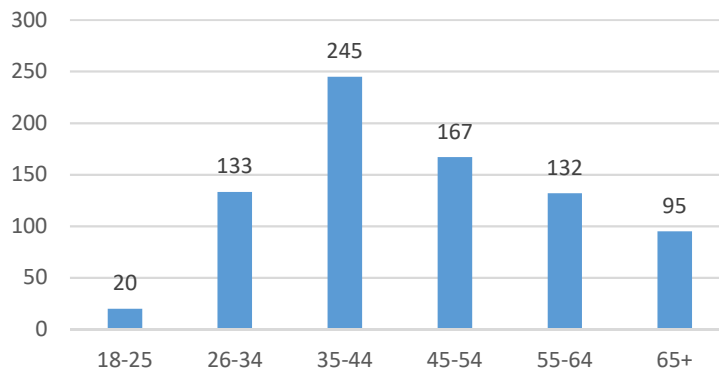

Lottery VEP Enrollees By Age