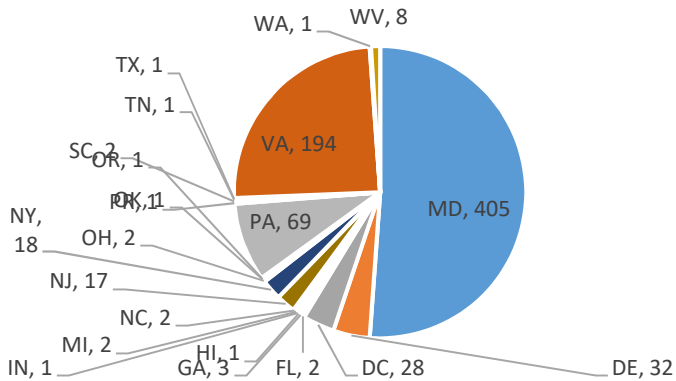

Lottery VEP Enrollees By Month

Lottery VEP Enrollees By Residence