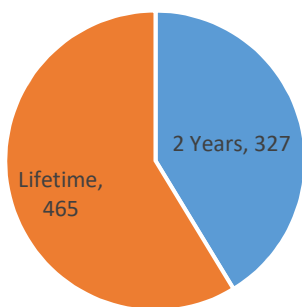

Lottery VEP Enrollees By Period