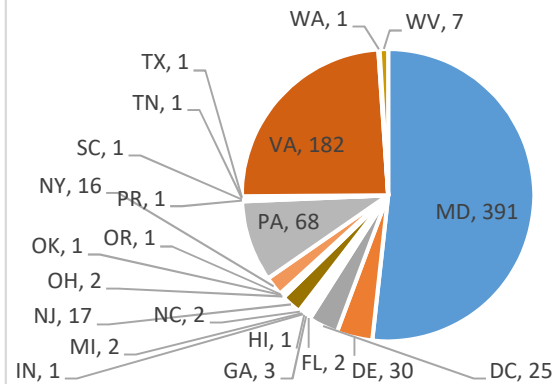

Current Voluntary Exclusions Lottery = 756

Lottery VEP Enrollees By Gender

Lottery VEP Enrollees By Age

Lottery VEP Enrollees By Period

Lottery VEP Enrollees By Residence

Lottery VEP Enrollees By Month