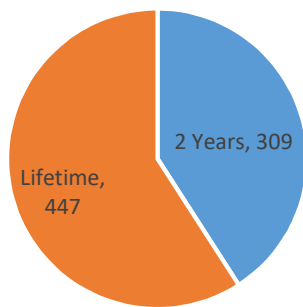

Current Voluntary Exclusions Lottery = 756

Lottery VEP Enrollees By Gender

Lottery VEP Enrollees By Age

Lottery VEP Enrollees By Period

Lottery VEP Enrollees By Residence

Lottery VEP Enrollees By Month