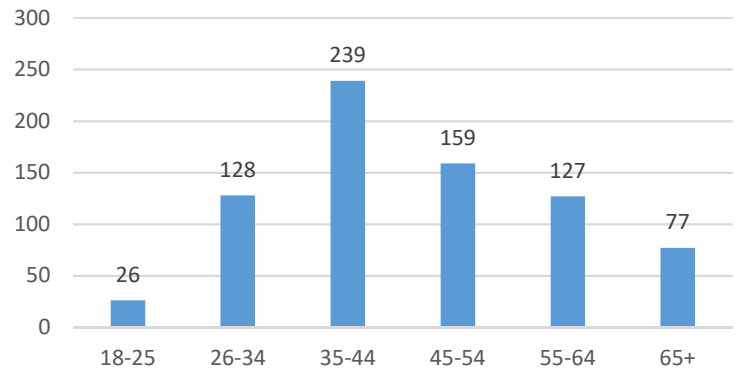

Current Voluntary Exclusions Lottery = 756

Lottery VEP Enrollees By Gender

Lottery VEP Enrollees By Age

Lottery VEP Enrollees By Period

Lottery VEP Enrollees By Residence

Lottery VEP Enrollees By Month