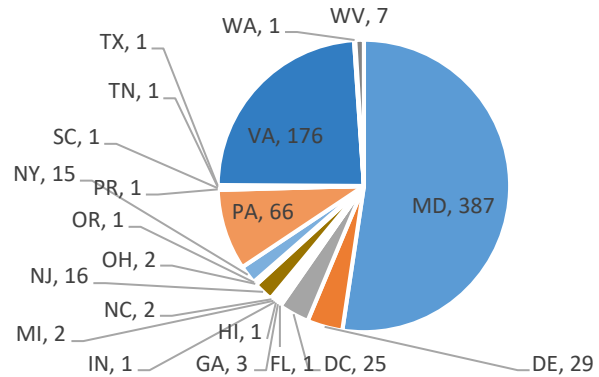

Lottery VEP Enrollees By Month

Lottery VEP Enrollees By Residence