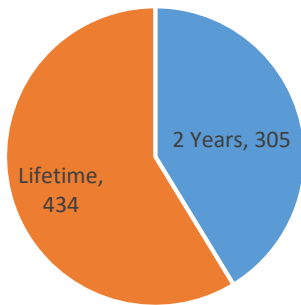

Lottery VEP Enrollees By Period