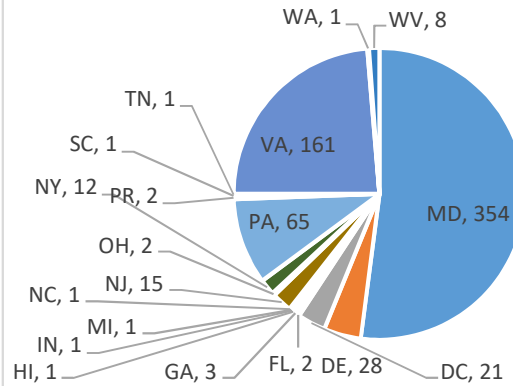

Current Voluntary Exclusions Lottery = 680

Lottery VEP Enrollees By Gender

Lottery VEP Enrollees By Age

Lottery VEP Enrollees By Period

Lottery VEP Enrollees By Residence

Lottery VEP Enrollees By Month