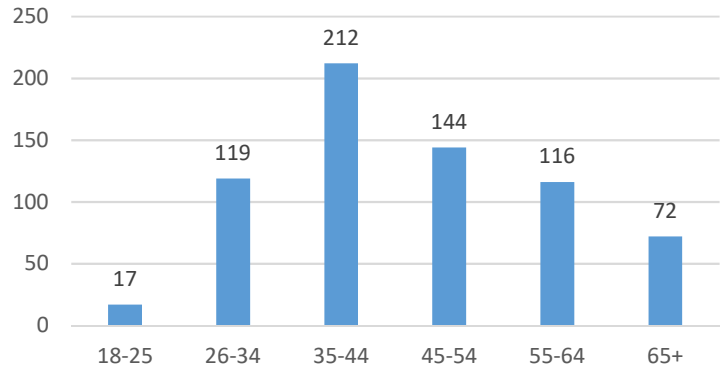

Current Voluntary Exclusions Lottery = 680

Lottery VEP Enrollees By Gender

Lottery VEP Enrollees By Age

Lottery VEP Enrollees By Period

Lottery VEP Enrollees By Residence

Lottery VEP Enrollees By Month