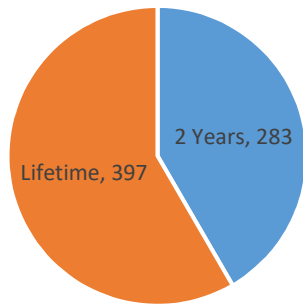

Current Voluntary Exclusions Lottery = 680

Lottery VEP Enrollees By Gender

Lottery VEP Enrollees By Age

Lottery VEP Enrollees By Period

Lottery VEP Enrollees By Residence

Lottery VEP Enrollees By Month