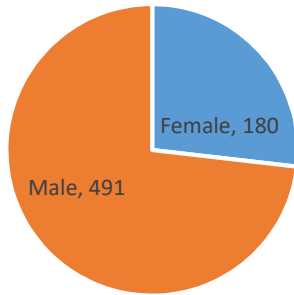

Current Voluntary Exclusions Lottery = 671

Lottery VEP Enrollees By Gender

Lottery VEP Enrollees By Age

Lottery VEP Enrollees By Period

Lottery VEP Enrollees By Residence

Lottery VEP Enrollees By Month