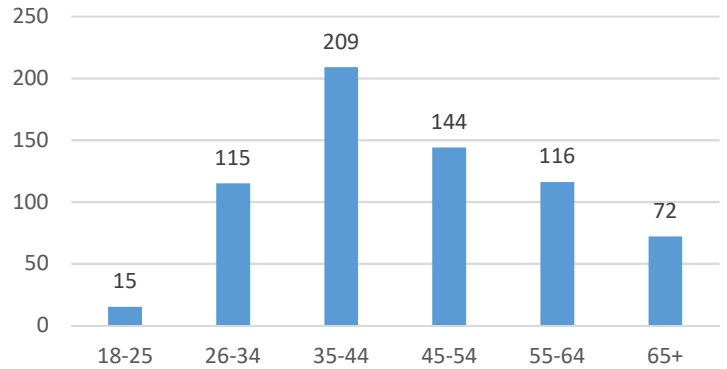

Current Voluntary Exclusions Lottery = 671

Lottery VEP Enrollees By Gender

Lottery VEP Enrollees By Age

Lottery VEP Enrollees By Period

Lottery VEP Enrollees By Residence

Lottery VEP Enrollees By Month