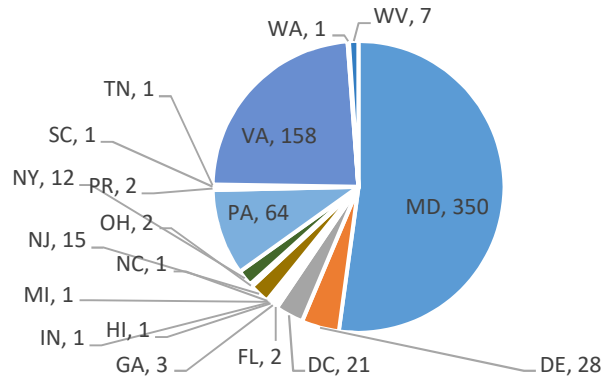

Current Voluntary Exclusions Lottery = 671

Lottery VEP Enrollees By Gender

Lottery VEP Enrollees By Age

Lottery VEP Enrollees By Period

Lottery VEP Enrollees By Residence

Lottery VEP Enrollees By Month