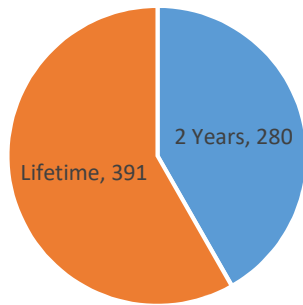

Current Voluntary Exclusions Lottery = 671

Lottery VEP Enrollees By Gender

Lottery VEP Enrollees By Age

Lottery VEP Enrollees By Period

Lottery VEP Enrollees By Residence

Lottery VEP Enrollees By Month