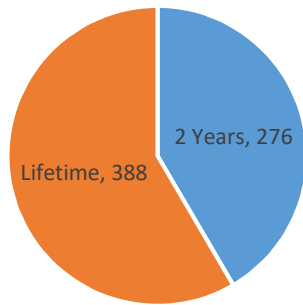

Lottery VEP Enrollees By Period