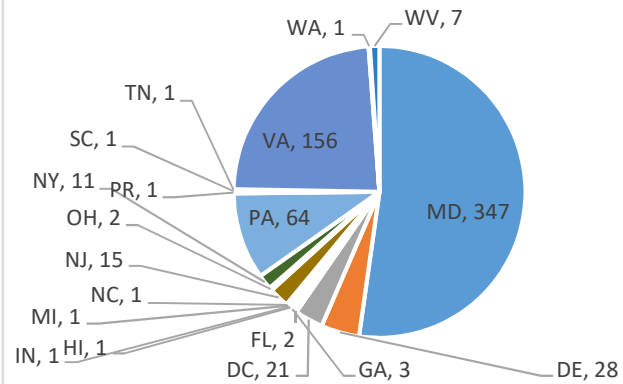

Lottery VEP Enrollees By Month

Lottery VEP Enrollees By Residence