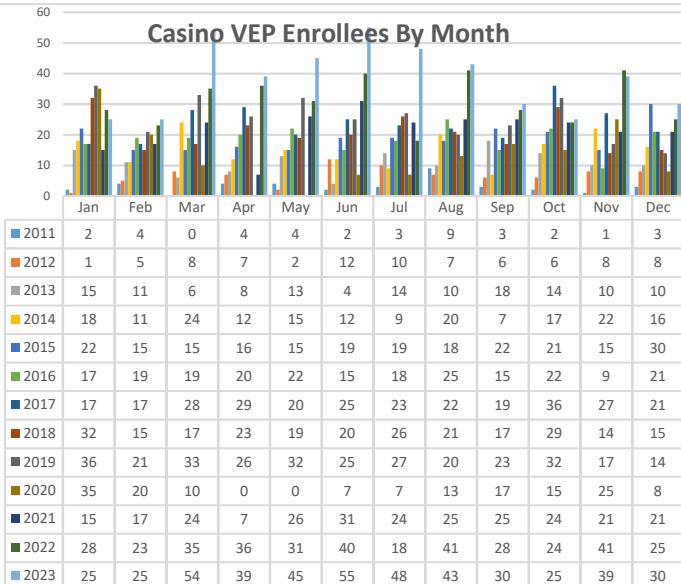

Casino VEP Enrollees By Gender

Casino VEP Enrollees By Age

Casino VEP Enrollees By Period

Casino VEP Enrollees By Residence

Casino VEP Enrollees By Month

Casino VEP Violations By Month