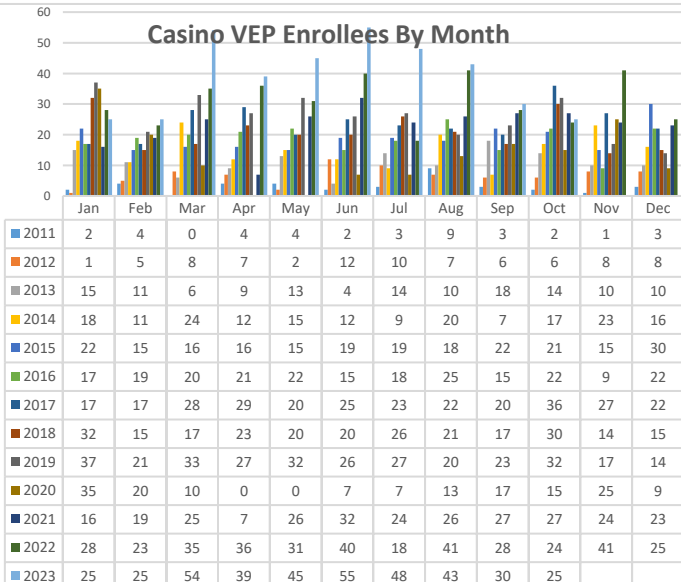

Casino VEP Enrollees By Gender

Casino VEP Enrollees By Age

Casino VEP Enrollees By Period

Casino VEP Enrollees By Residence

Casino VEP Enrollees By Month

Casino VEP Violations By Month