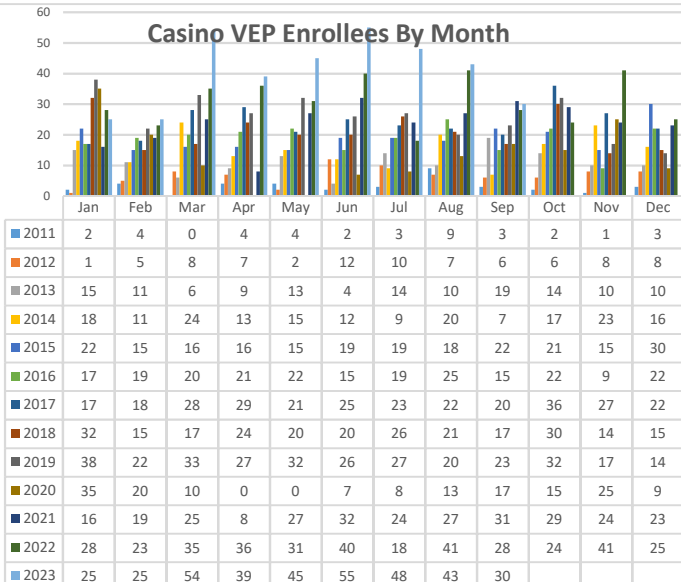

Casino VEP Enrollees By Gender

Casino VEP Enrollees By Age

Casino VEP Enrollees By Period

Casino VEP Enrollees By Residence

Casino VEP Enrollees By Month

Casino VEP Violations By Month