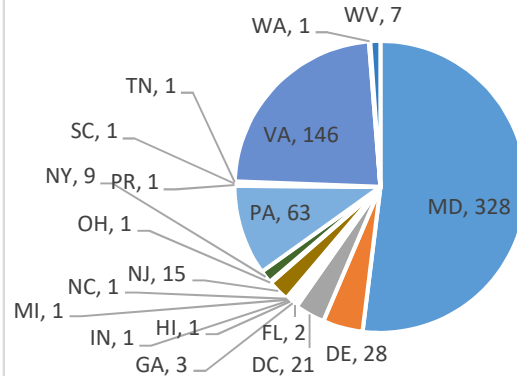

Current Voluntary Exclusions Lottery = 631

Lottery VEP Enrollees By Gender

Lottery VEP Enrollees By Age

Lottery VEP Enrollees By Period

Lottery VEP Enrollees By Residence

Lottery VEP Enrollees By Month