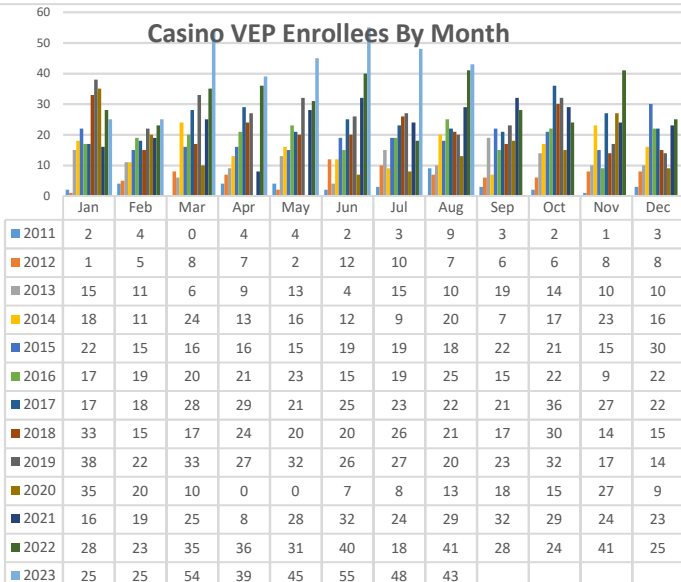

Casino VEP Enrollees By Gender

Casino VEP Enrollees By Age

Casino VEP Enrollees By Period

Casino VEP Enrollees By Residence

Casino VEP Enrollees By Month

Casino VEP Violations By Month