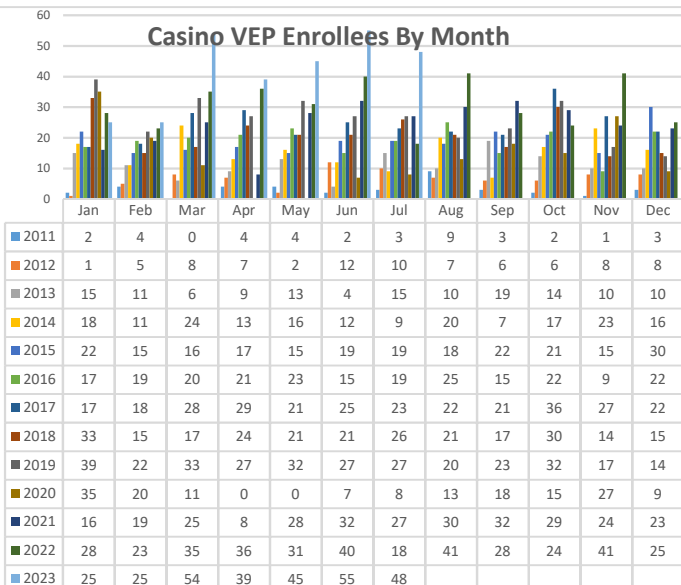

Casino VEP Enrollees By Gender

Casino VEP Enrollees By Age

Casino VEP Enrollees By Period

Casino VEP Enrollees By Residence

Casino VEP Enrollees By Month

Casino VEP Violations By Month