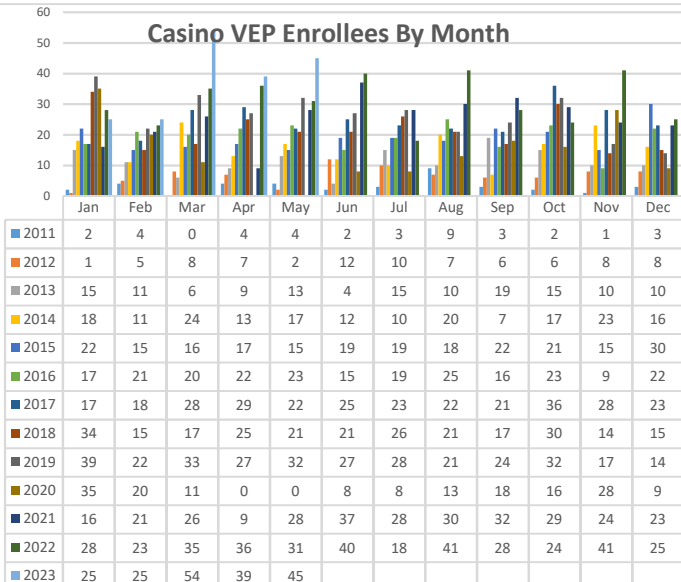

Casino VEP Enrollees By Gender

Casino VEP Enrollees By Age

Casino VEP Enrollees By Period

Casino VEP Enrollees By Residence

Casino VEP Enrollees By Month

Casino VEP Violations By Month