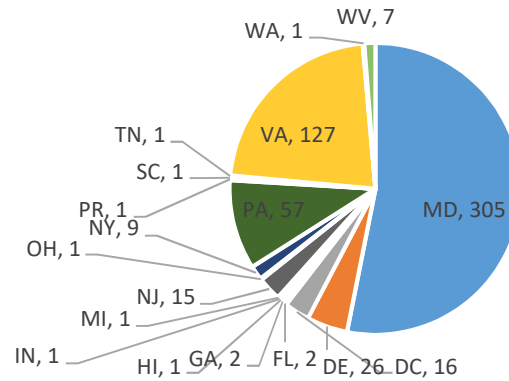

Current Voluntary Exclusions Lottery = 574

Lottery VEP Enrollees By Gender

Lottery VEP Enrollees By Age

Lottery VEP Enrollees By Period

Lottery VEP Enrollees By Residence

Lottery VEP Enrollees By Month