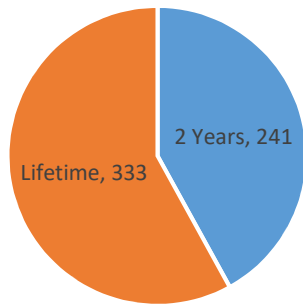

Current Voluntary Exclusions Lottery = 574

Lottery VEP Enrollees By Gender

Lottery VEP Enrollees By Age

Lottery VEP Enrollees By Period

Lottery VEP Enrollees By Residence

Lottery VEP Enrollees By Month