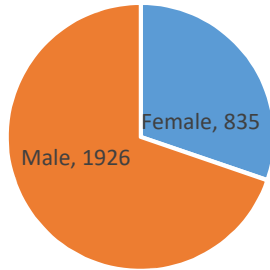

Current Voluntary Exclusions Casino = 2761

Casino VEP Enrollees By Gender

Casino VEP Enrollees By Age

Casino VEP Enrollees By Period

Casino VEP Enrollees By Residence

Casino VEP Enrollees By Month

	Jan	Feb	Mar	Apr	May	Jun	Jul	Aug	Sep	Oct	Nov	Dec
2011	2	4	0	4	4	2	3	9	3	2	1	3
2012	1	5	8	7	2	12	10	7	6	6	8	8
2013	15	11	6	9	13	4	15	10	19	15	10	10
2014	18	11	24	13	17	12	10	20	8	17	23	16
2015	22	15	16	17	15	19	19	18	22	21	15	30
2016	17	21	20	22	23	15	19	25	16	23	9	22
2017	17	18	28	29	22	25	23	22	21	36	28	23
2018	34	15	17	25	21	21	26	21	17	30	14	15
2019	39	22	35	27	32	27	29	21	25	32	17	14
2020	35	21	11	0	0	8	8	13	18	16	28	9
2021	16	21	26	11	32	37	28	30	32	29	24	23
2022	28	23	35	36	31	40	18	41	28	24	41	25
2023	25	25	54	39								