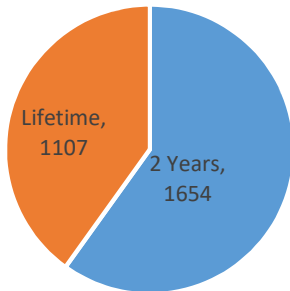

Current Voluntary Exclusions Casino = 2761

Casino VEP Enrollees By Gender

Casino VEP Enrollees By Age

Casino VEP Enrollees By Period

Casino VEP Enrollees By Residence

Casino VEP Enrollees By Month

	Jan	Feb	Mar	Apr	May	Jun	Jul	Aug	Sep	Oct	Nov	Dec
2011	2	4	0	4	4	2	3	9	3	2	1	3
2012	1	5	8	7	2	12	10	7	6	6	8	8
2013	15	11	6	9	13	4	15	10	19	15	10	10
2014	18	11	24	13	17	12	10	20	8	17	23	16
2015	22	15	16	17	15	19	19	18	22	21	15	30
2016	17	21	20	22	23	15	19	25	16	23	9	22
2017	17	18	28	29	22	25	23	22	21	36	28	23
2018	34	15	17	25	21	21	26	21	17	30	14	15
2019	39	22	35	27	32	27	29	21	25	32	17	14
2020	35	21	11	0	0	8	8	13	18	16	28	9
2021	16	21	26	11	32	37	28	30	32	29	24	23
2022	28	23	35	36	31	40	18	41	28	24	41	25
2023	25	25	54	39								

Casino VEP Violations By Month

	Jan	Feb	Mar	Apr	May	Jun	Jul	Aug	Sep	Oct	Nov	Dec
2011					1							
2012					1	3						
2013	1				3	2				3	1	4
2014	1	2	2	4	3	2	6	5	6	5	8	3
2015	5	4	4	10	8	2	5	4	5	1	6	6
2016	10	12	12	12	11	6	17	11	8	12	12	18
2017	17	16	27	18	8	14	17	16	19	18	19	13
2018	15	17	21	25	18	27	22	23	23	21	22	10
2019	12	20	26	29	22	18	23	17	20	20	21	26
2020	33	26	14	0	0	6	38	47	35	34	26	25
2021	21	30	67	39	38	47	48	35	25	31	23	28
2022	22	33	35	35	39	39	31	28	23	30	26	36
2023	22	24	28	27								