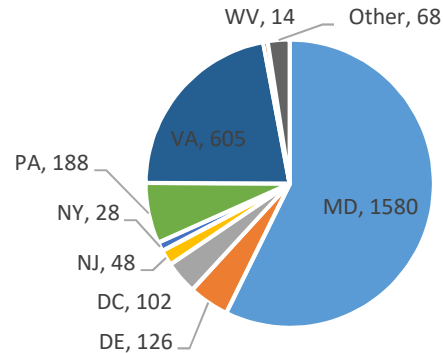

Current Voluntary Exclusions Casino = 2761

Casino VEP Enrollees By Gender

Casino VEP Enrollees By Age

Casino VEP Enrollees By Period

Casino VEP Enrollees By Residence

Casino VEP Enrollees By Month

	Jan	Feb	Mar	Apr	May	Jun	Jul	Aug	Sep	Oct	Nov	Dec
2011	2	4	0	4	4	2	3	9	3	2	1	3
2012	1	5	8	7	2	12	10	7	6	6	8	8
2013	15	11	6	9	13	4	15	10	19	15	10	10
2014	18	11	24	13	17	12	10	20	8	17	23	16
2015	22	15	16	17	15	19	19	18	22	21	15	30
2016	17	21	20	22	23	15	19	25	16	23	9	22
2017	17	18	28	29	22	25	23	22	21	36	28	23
2018	34	15	17	25	21	21	26	21	17	30	14	15
2019	39	22	35	27	32	27	29	21	25	32	17	14
2020	35	21	11	0	0	8	8	13	18	16	28	9
2021	16	21	26	11	32	37	28	30	32	29	24	23
2022	28	23	35	36	31	40	18	41	28	24	41	25
2023	25	25	54	39								

Casino VEP Violations By Month

	Jan	Feb	Mar	Apr	May	Jun	Jul	Aug	Sep	Oct	Nov	Dec
2011					1							
2012					1	3						
2013	1				3	2				3	1	4
2014	1	2	2	4	3	2	6	5	6	5	8	3
2015	5	4	4	10	8	2	5	4	5	1	6	6
2016	10	12	12	12	11	6	17	11	8	12	12	18
2017	17	16	27	18	8	14	17	16	19	18	19	13
2018	15	17	21	25	18	27	22	23	23	21	22	10
2019	12	20	26	29	22	18	23	17	20	20	21	26
2020	33	26	14	0	0	6	38	47	35	34	26	25
2021	21	30	67	39	38	47	48	35	25	31	23	28
2022	22	33	35	35	39	39	31	28	23	30	26	36
2023	22	24	28	27								