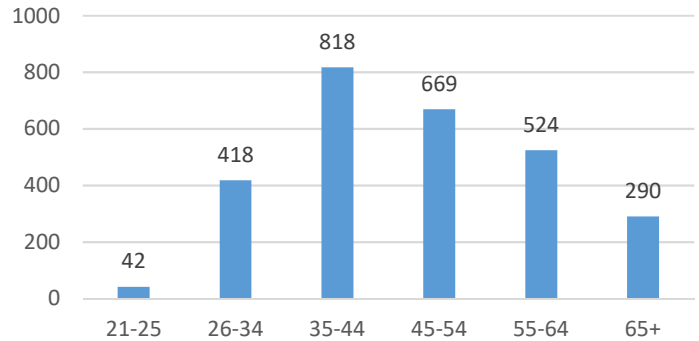

Current Voluntary Exclusions Casino = 2761

Casino VEP Enrollees By Gender

Casino VEP Enrollees By Age

Casino VEP Enrollees By Period

Casino VEP Enrollees By Residence

Casino VEP Enrollees By Month

	Jan	Feb	Mar	Apr	May	Jun	Jul	Aug	Sep	Oct	Nov	Dec
2011	2	4	0	4	4	2	3	9	3	2	1	3
2012	1	5	8	7	2	12	10	7	6	6	8	8
2013	15	11	6	9	13	4	15	10	19	15	10	10
2014	18	11	24	13	17	12	10	20	8	17	23	16
2015	22	15	16	17	15	19	19	18	22	21	15	30
2016	17	21	20	22	23	15	19	25	16	23	9	22
2017	17	18	28	29	22	25	23	22	21	36	28	23
2018	34	15	17	25	21	21	26	21	17	30	14	15
2019	39	22	35	27	32	27	29	21	25	32	17	14
2020	35	21	11	0	0	8	8	13	18	16	28	9
2021	16	21	26	11	32	37	28	30	32	29	24	23
2022	28	23	35	36	31	40	18	41	28	24	41	25
2023	25	25	54	39								