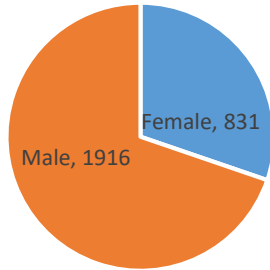

Current Voluntary Exclusions Casino = 2747

Casino VEP Enrollees By Gender

Casino VEP Enrollees By Age

Casino VEP Enrollees By Period

Casino VEP Enrollees By Residence

Casino VEP Enrollees By Month

	Jan	Feb	Mar	Apr	May	Jun	Jul	Aug	Sep	Oct	Nov	Dec
2011	2	4	0	4	4	2	3	9	3	2	1	3
2012	1	5	8	7	2	12	10	7	6	6	8	8
2013	15	11	6	9	13	4	15	10	19	15	10	10
2014	18	11	24	13	17	12	10	20	8	17	23	16
2015	22	15	16	17	15	19	19	18	23	21	15	30
2016	17	21	20	22	23	15	19	25	16	23	9	22
2017	17	18	28	30	22	25	24	23	22	36	28	23
2018	34	15	17	25	22	21	26	21	17	30	14	15
2019	39	22	36	28	33	27	30	21	26	32	18	15
2020	35	21	11	0	0	8	8	13	20	16	31	9
2021	18	21	28	14	32	37	28	30	32	29	24	23
2022	28	23	35	36	31	40	18	41	28	24	41	25
2023	25	25	54									