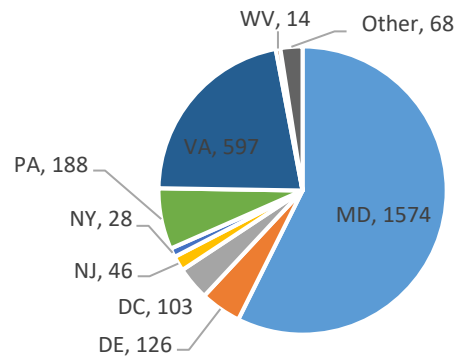

Current Voluntary Exclusions Casino = 2747

Casino VEP Enrollees By Gender

Casino VEP Enrollees By Age

Casino VEP Enrollees By Period

Casino VEP Enrollees By Residence

Casino VEP Enrollees By Month

	Jan	Feb	Mar	Apr	May	Jun	Jul	Aug	Sep	Oct	Nov	Dec
2011	2	4	0	4	4	2	3	9	3	2	1	3
2012	1	5	8	7	2	12	10	7	6	6	8	8
2013	15	11	6	9	13	4	15	10	19	15	10	10
2014	18	11	24	13	17	12	10	20	8	17	23	16
2015	22	15	16	17	15	19	19	18	23	21	15	30
2016	17	21	20	22	23	15	19	25	16	23	9	22
2017	17	18	28	30	22	25	24	23	22	36	28	23
2018	34	15	17	25	22	21	26	21	17	30	14	15
2019	39	22	36	28	33	27	30	21	26	32	18	15
2020	35	21	11	0	0	8	8	13	20	16	31	9
2021	18	21	28	14	32	37	28	30	32	29	24	23
2022	28	23	35	36	31	40	18	41	28	24	41	25
2023	25	25	54									

Casino VEP Violations By Month

	Jan	Feb	Mar	Apr	May	Jun	Jul	Aug	Sep	Oct	Nov	Dec
2011					1							
2012					1	3						
2013	1				3	2				3	1	4
2014	1	2	2	4	3	2	6	5	6	5	8	3
2015	5	4	4	10	8	2	5	4	5	1	6	6
2016	10	12	12	12	11	6	17	11	8	12	12	18
2017	17	16	27	18	8	14	17	16	19	18	19	13
2018	15	17	21	25	18	27	22	23	23	21	22	10
2019	12	20	26	29	22	18	23	17	20	20	21	26
2020	33	26	14	0	0	6	38	47	35	34	26	25
2021	21	30	67	39	38	47	48	35	25	31	23	28
2022	22	33	35	35	39	39	31	28	23	30	26	36
2023	22	24	28									