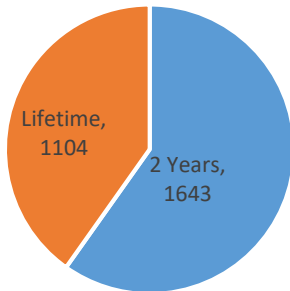

Current Voluntary Exclusions Casino = 2747

Casino VEP Enrollees By Gender

Casino VEP Enrollees By Age

Casino VEP Enrollees By Period

Casino VEP Enrollees By Residence

Casino VEP Enrollees By Month

	Jan	Feb	Mar	Apr	May	Jun	Jul	Aug	Sep	Oct	Nov	Dec
2011	2	4	0	4	4	2	3	9	3	2	1	3
2012	1	5	8	7	2	12	10	7	6	6	8	8
2013	15	11	6	9	13	4	15	10	19	15	10	10
2014	18	11	24	13	17	12	10	20	8	17	23	16
2015	22	15	16	17	15	19	19	18	23	21	15	30
2016	17	21	20	22	23	15	19	25	16	23	9	22
2017	17	18	28	30	22	25	24	23	22	36	28	23
2018	34	15	17	25	22	21	26	21	17	30	14	15
2019	39	22	36	28	33	27	30	21	26	32	18	15
2020	35	21	11	0	0	8	8	13	20	16	31	9
2021	18	21	28	14	32	37	28	30	32	29	24	23
2022	28	23	35	36	31	40	18	41	28	24	41	25
2023	25	25	54									

Casino VEP Violations By Month

	Jan	Feb	Mar	Apr	May	Jun	Jul	Aug	Sep	Oct	Nov	Dec
2011					1							
2012					1	3						
2013	1				3	2				3	1	4
2014	1	2	2	4	3	2	6	5	6	5	8	3
2015	5	4	4	10	8	2	5	4	5	1	6	6
2016	10	12	12	12	11	6	17	11	8	12	12	18
2017	17	16	27	18	8	14	17	16	19	18	19	13
2018	15	17	21	25	18	27	22	23	23	21	22	10
2019	12	20	26	29	22	18	23	17	20	20	21	26
2020	33	26	14	0	0	6	38	47	35	34	26	25
2021	21	30	67	39	38	47	48	35	25	31	23	28
2022	22	33	35	35	39	39	31	28	23	30	26	36
2023	22	24	28									