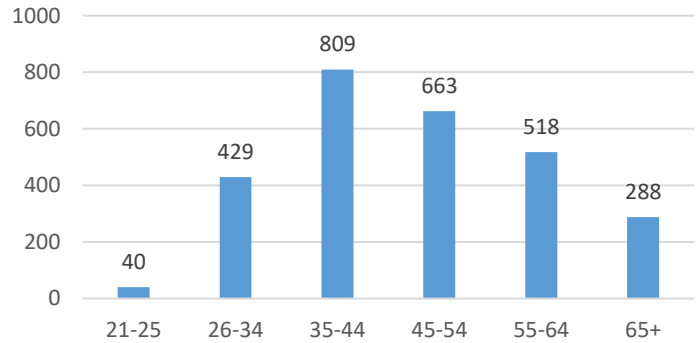

Current Voluntary Exclusions Casino = 2747

Casino VEP Enrollees By Gender

Casino VEP Enrollees By Age

Casino VEP Enrollees By Period

Casino VEP Enrollees By Residence

Casino VEP Enrollees By Month

	Jan	Feb	Mar	Apr	May	Jun	Jul	Aug	Sep	Oct	Nov	Dec
2011	2	4	0	4	4	2	3	9	3	2	1	3
2012	1	5	8	7	2	12	10	7	6	6	8	8
2013	15	11	6	9	13	4	15	10	19	15	10	10
2014	18	11	24	13	17	12	10	20	8	17	23	16
2015	22	15	16	17	15	19	19	18	23	21	15	30
2016	17	21	20	22	23	15	19	25	16	23	9	22
2017	17	18	28	30	22	25	24	23	22	36	28	23
2018	34	15	17	25	22	21	26	21	17	30	14	15
2019	39	22	36	28	33	27	30	21	26	32	18	15
2020	35	21	11	0	0	8	8	13	20	16	31	9
2021	18	21	28	14	32	37	28	30	32	29	24	23
2022	28	23	35	36	31	40	18	41	28	24	41	25
2023	25	25	54									