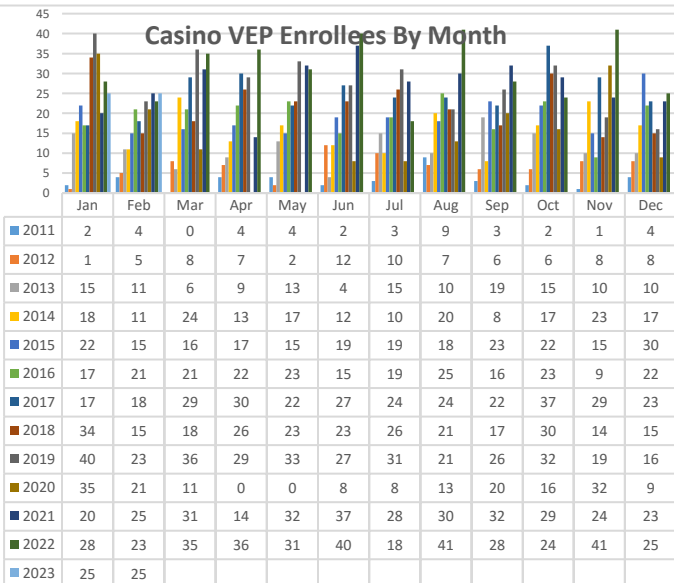

Casino VEP Enrollees By Gender

Casino VEP Enrollees By Age

Casino VEP Enrollees By Period

Casino VEP Enrollees By Residence

Casino VEP Enrollees By Month

Casino VEP Violations By Month