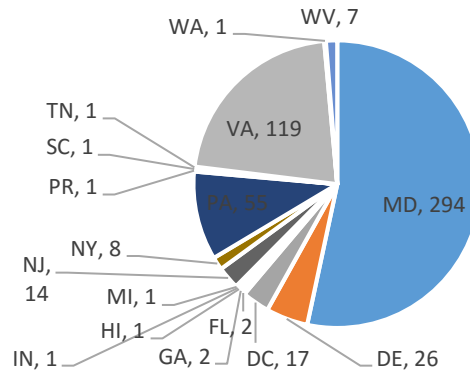

Lottery VEP Enrollees By Month

Lottery VEP Enrollees By Residence