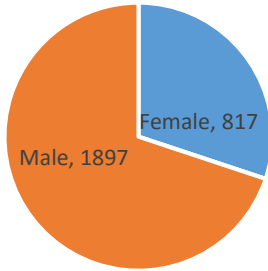

Casino Voluntary Exclusion Program Data **as of January 31, 2023**

Current Voluntary Exclusions Casino = 2714

Casino VEP Enrollees By Gender