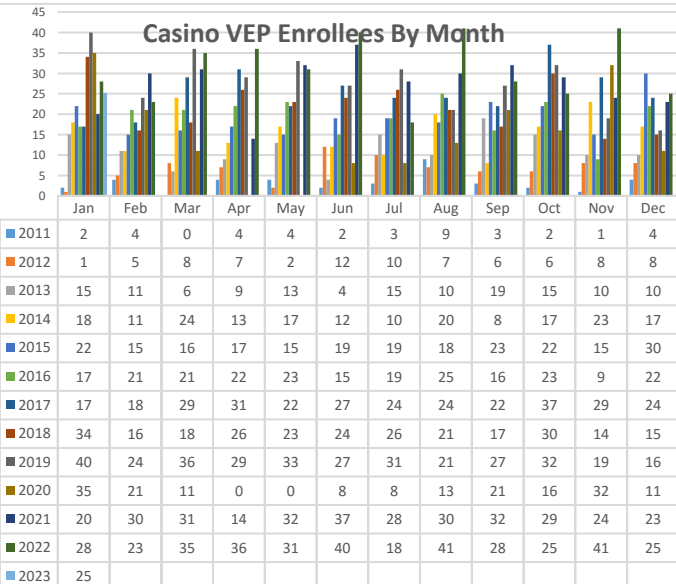

Casino VEP Enrollees By Month