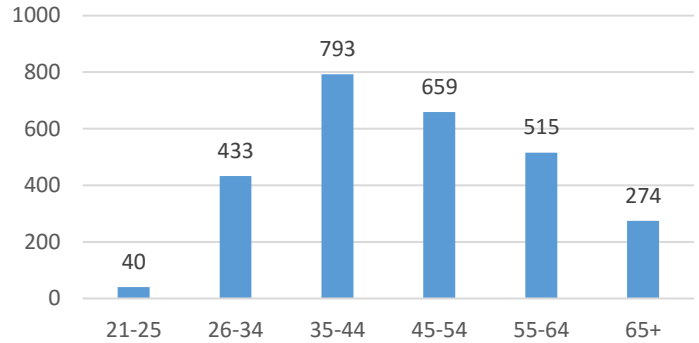

Casino VEP Enrollees By Age