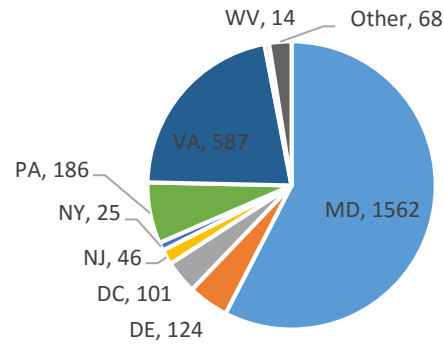

Casino VEP Enrollees By Residence