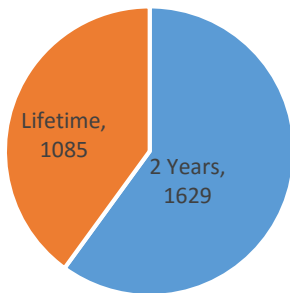

Casino VEP Enrollees By Period