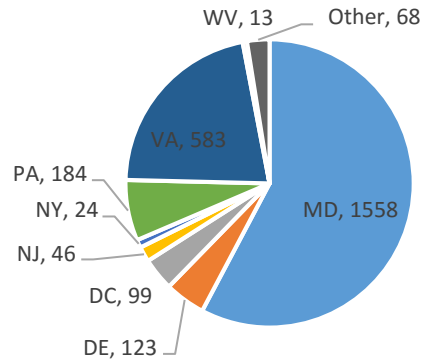

Casino Voluntary Exclusion Program Data **as of November 30, 2022**
Current Voluntary Exclusions Casino = 2698

Casino VEP Enrollees By Gender

Casino VEP Enrollees By Age

Casino VEP Enrollees By Period

Casino VEP Enrollees By Residence

Casino VEP Enrollees By Month

Casino VEP Violations By Month