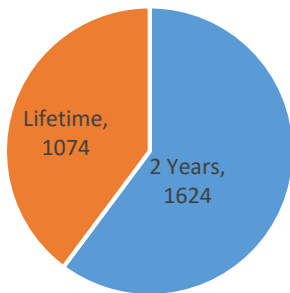

Casino Voluntary Exclusion Program Data **as of November 30, 2022**
Current Voluntary Exclusions Casino = 2698

Casino VEP Enrollees By Gender

Casino VEP Enrollees By Age

Casino VEP Enrollees By Period

Casino VEP Enrollees By Residence