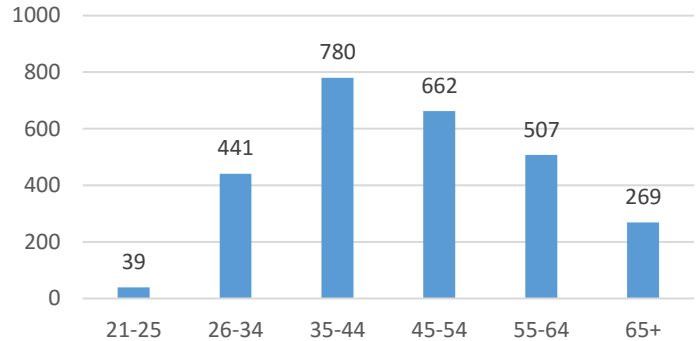

Casino Voluntary Exclusion Program Data **as of November 30, 2022**
Current Voluntary Exclusions Casino = 2698

Casino VEP Enrollees By Gender

Casino VEP Enrollees By Age

Casino VEP Enrollees By Period

Casino VEP Enrollees By Residence