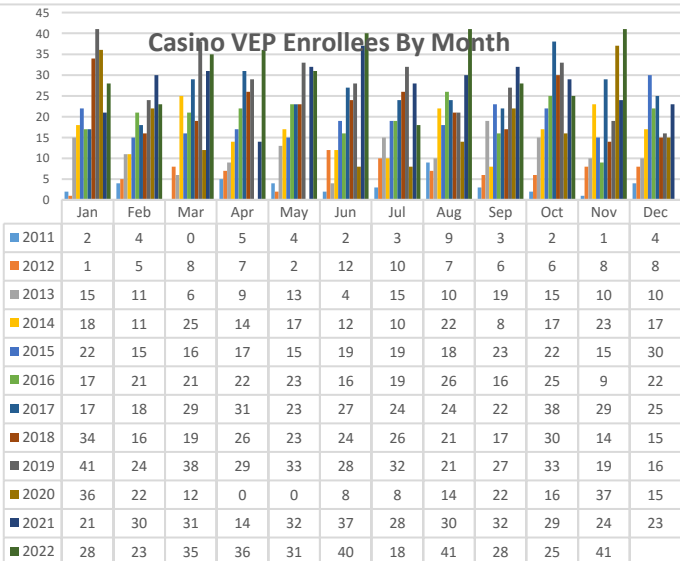

Casino Voluntary Exclusion Program Data **as of November 30, 2022**
Current Voluntary Exclusions Casino = 2698

Casino VEP Enrollees By Gender

Casino VEP Enrollees By Age

Casino VEP Enrollees By Period

Casino VEP Enrollees By Residence

Casino VEP Enrollees By Month

Casino VEP Violations By Month