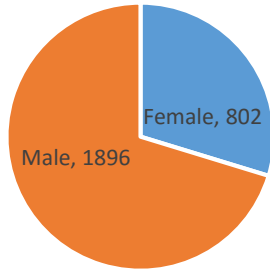

Casino Voluntary Exclusion Program Data **as of November 30, 2022**
Current Voluntary Exclusions Casino = 2698

Casino VEP Enrollees By Gender

Casino VEP Enrollees By Age

Casino VEP Enrollees By Period

Casino VEP Enrollees By Residence