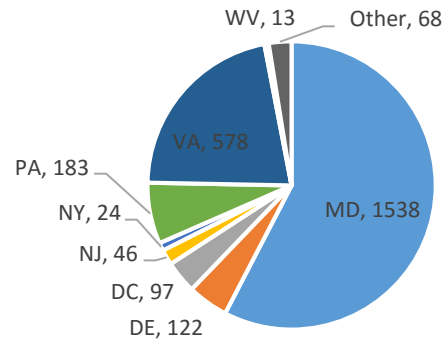

Casino Voluntary Exclusion Program Data **as of October 31, 2022**

Current Voluntary Exclusions Casino = 2669

Casino VEP Enrollees By Gender

Casino VEP Enrollees By Age

Casino VEP Enrollees By Period

Casino VEP Enrollees By Residence

Casino VEP Enrollees By Month

Casino VEP Violations By Month