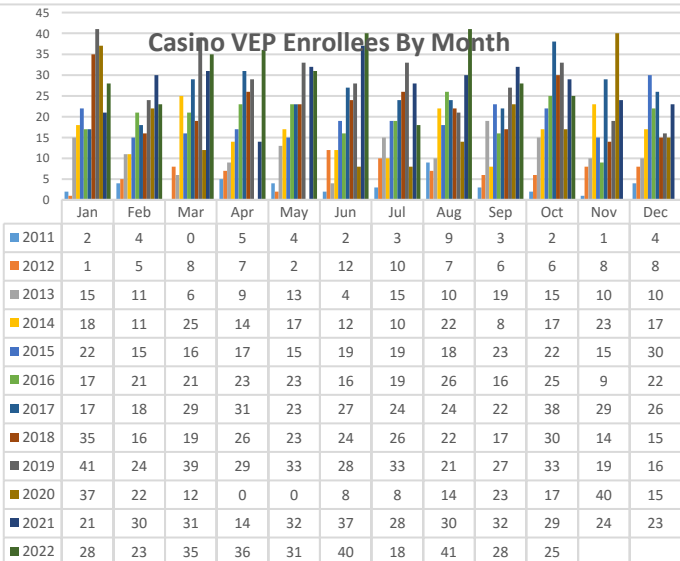

Casino Voluntary Exclusion Program Data **as of October 31, 2022**

Current Voluntary Exclusions Casino = 2669

Casino VEP Enrollees By Gender

Casino VEP Enrollees By Age

Casino VEP Enrollees By Period

Casino VEP Enrollees By Residence

Casino VEP Enrollees By Month

Casino VEP Violations By Month