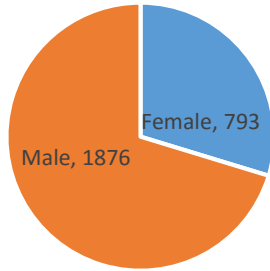

Casino Voluntary Exclusion Program Data **as of October 31, 2022**

Current Voluntary Exclusions Casino = 2669

Casino VEP Enrollees By Gender

Casino VEP Enrollees By Age

Casino VEP Enrollees By Period

Casino VEP Enrollees By Residence