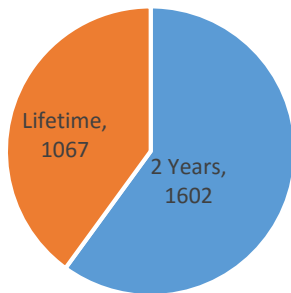

Casino Voluntary Exclusion Program Data **as of October 31, 2022**

Current Voluntary Exclusions Casino = 2669

Casino VEP Enrollees By Gender

Casino VEP Enrollees By Age

Casino VEP Enrollees By Period

Casino VEP Enrollees By Residence