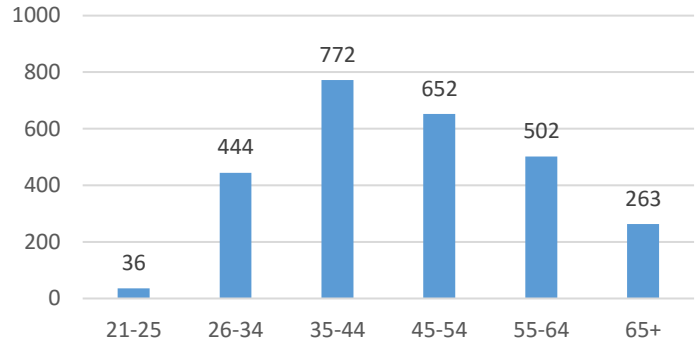

Casino Voluntary Exclusion Program Data **as of October 31, 2022**

Current Voluntary Exclusions Casino = 2669

Casino VEP Enrollees By Gender

Casino VEP Enrollees By Age

Casino VEP Enrollees By Period

Casino VEP Enrollees By Residence