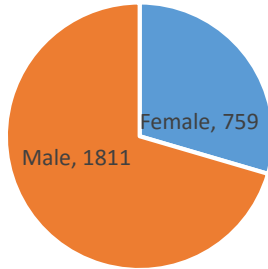

Casino Voluntary Exclusion Program Data **as of April 30, 2022**

Current Voluntary Exclusions Casino = 2570

Casino VEP Enrollees By Gender

Casino VEP Enrollees By Age

Casino VEP Enrollees By Period

Casino VEP Enrollees By Residence