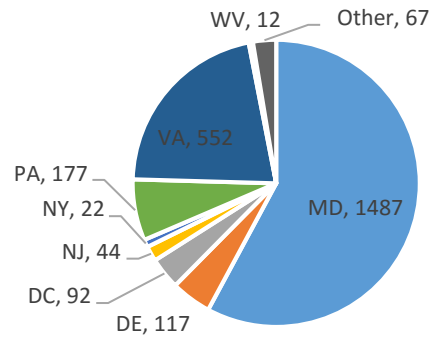

Casino Voluntary Exclusion Program Data **as of April 30, 2022**

Current Voluntary Exclusions Casino = 2570

Casino VEP Enrollees By Gender

Casino VEP Enrollees By Age

Casino VEP Enrollees By Period

Casino VEP Enrollees By Residence

Casino VEP Enrollees By Month

Casino VEP Violations By Month