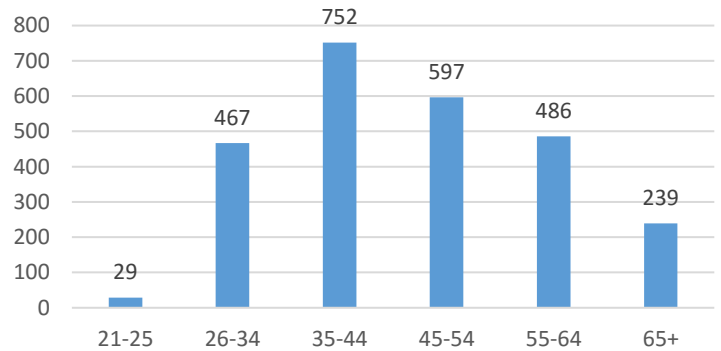

Casino Voluntary Exclusion Program Data **as of April 30, 2022**

Current Voluntary Exclusions Casino = 2570

Casino VEP Enrollees By Gender

Casino VEP Enrollees By Age

Casino VEP Enrollees By Period

Casino VEP Enrollees By Residence