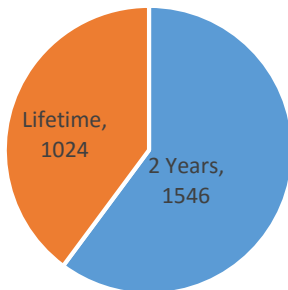

Casino Voluntary Exclusion Program Data **as of April 30, 2022**

Current Voluntary Exclusions Casino = 2570

Casino VEP Enrollees By Gender

Casino VEP Enrollees By Age

Casino VEP Enrollees By Period

Casino VEP Enrollees By Residence