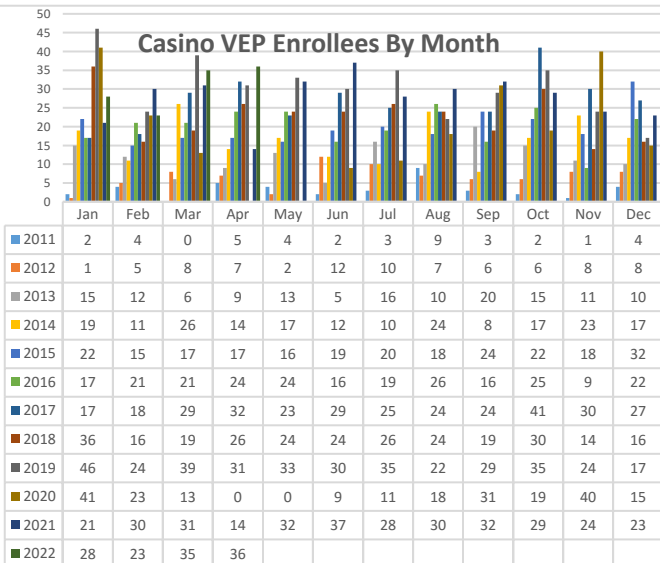

Casino Voluntary Exclusion Program Data **as of April 30, 2022**

Current Voluntary Exclusions Casino = 2570

Casino VEP Enrollees By Gender

Casino VEP Enrollees By Age

Casino VEP Enrollees By Period

Casino VEP Enrollees By Residence

Casino VEP Enrollees By Month

Casino VEP Violations By Month