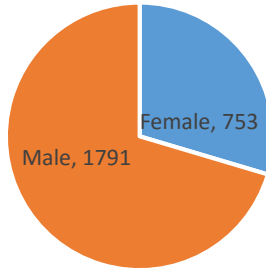

Casino Voluntary Exclusion Program Data **as of March 31, 2022**

Current Voluntary Exclusions Casino = 2544

Casino VEP Enrollees By Gender

Casino VEP Enrollees By Age

Casino VEP Enrollees By Period

Casino VEP Enrollees By Residence