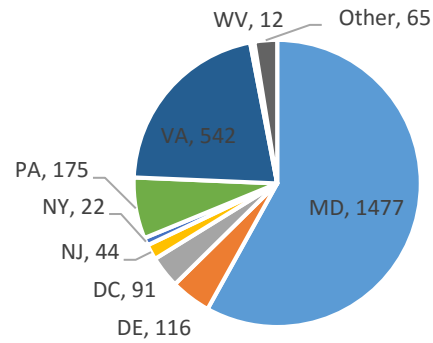

Casino Voluntary Exclusion Program Data **as of March 31, 2022**

Current Voluntary Exclusions Casino = 2544

Casino VEP Enrollees By Gender

Casino VEP Enrollees By Age

Casino VEP Enrollees By Period

Casino VEP Enrollees By Residence

Casino VEP Enrollees By Month

Casino VEP Violations By Month