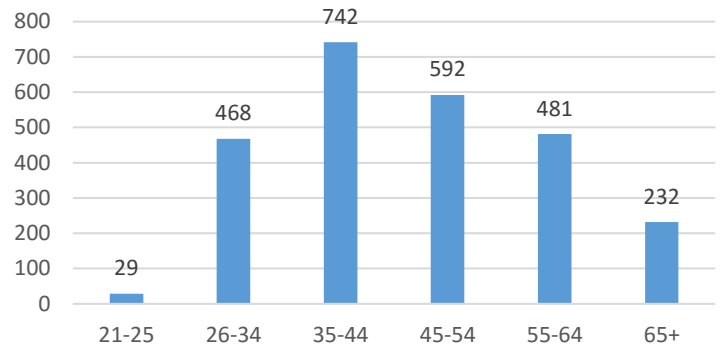

Casino Voluntary Exclusion Program Data **as of March 31, 2022**

Current Voluntary Exclusions Casino = 2544

Casino VEP Enrollees By Gender

Casino VEP Enrollees By Age

Casino VEP Enrollees By Period

Casino VEP Enrollees By Residence