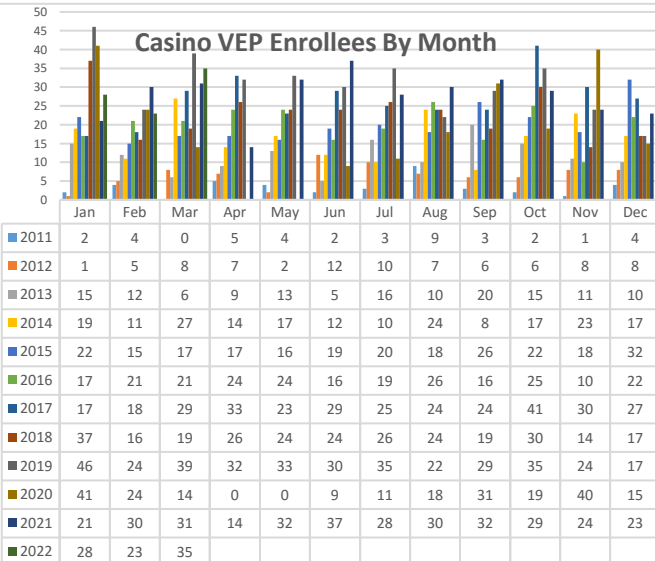

Casino Voluntary Exclusion Program Data **as of March 31, 2022**

Current Voluntary Exclusions Casino = 2544

Casino VEP Enrollees By Gender

Casino VEP Enrollees By Age

Casino VEP Enrollees By Period

Casino VEP Enrollees By Residence

Casino VEP Enrollees By Month

Casino VEP Violations By Month