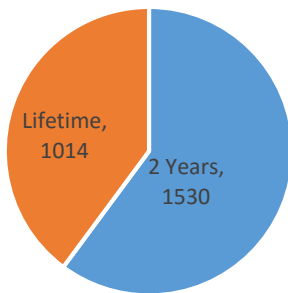

Casino Voluntary Exclusion Program Data **as of March 31, 2022**

Current Voluntary Exclusions Casino = 2544

Casino VEP Enrollees By Gender

Casino VEP Enrollees By Age

Casino VEP Enrollees By Period

Casino VEP Enrollees By Residence