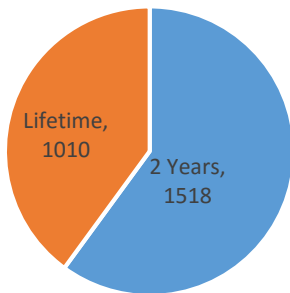

Casino Voluntary Exclusion Program Data **as of February 28, 2022**
Current Voluntary Exclusions Casino = 2528

Casino VEP Enrollees By Gender

Casino VEP Enrollees By Age

Casino VEP Enrollees By Period

Casino VEP Enrollees By Residence