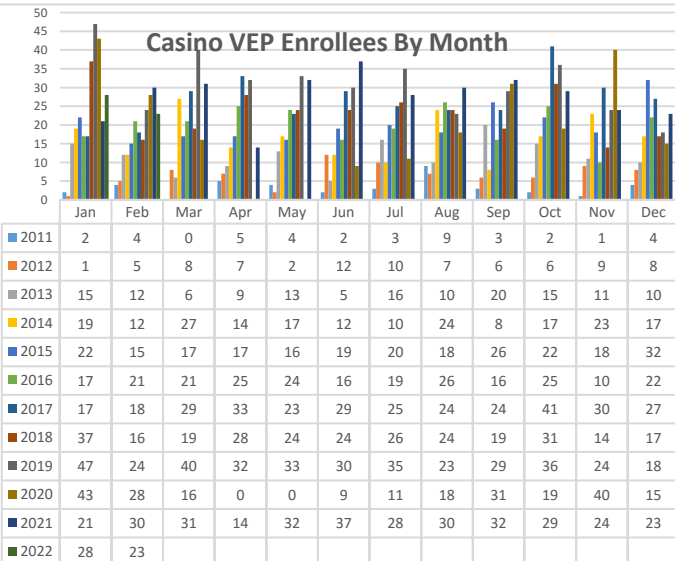

Casino Voluntary Exclusion Program Data **as of February 28, 2022**
Current Voluntary Exclusions Casino = 2528

Casino VEP Enrollees By Gender

Casino VEP Enrollees By Age

Casino VEP Enrollees By Period

Casino VEP Enrollees By Residence

Casino VEP Enrollees By Month

Casino VEP Violations By Month