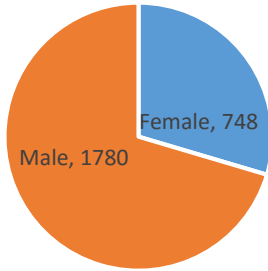

Casino Voluntary Exclusion Program Data **as of February 28, 2022**
Current Voluntary Exclusions Casino = 2528

Casino VEP Enrollees By Gender

Casino VEP Enrollees By Age

Casino VEP Enrollees By Period

Casino VEP Enrollees By Residence