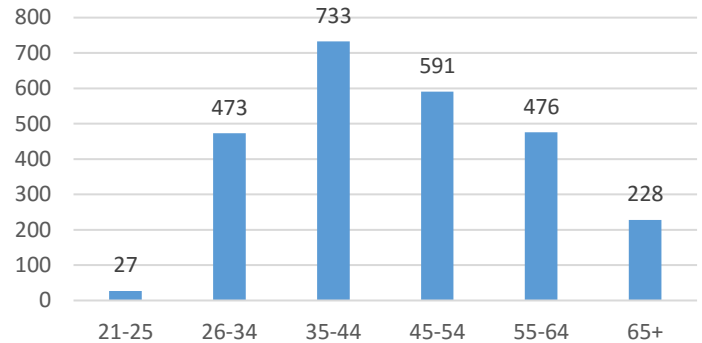

Casino Voluntary Exclusion Program Data **as of February 28, 2022**
Current Voluntary Exclusions Casino = 2528

Casino VEP Enrollees By Gender

Casino VEP Enrollees By Age

Casino VEP Enrollees By Period

Casino VEP Enrollees By Residence