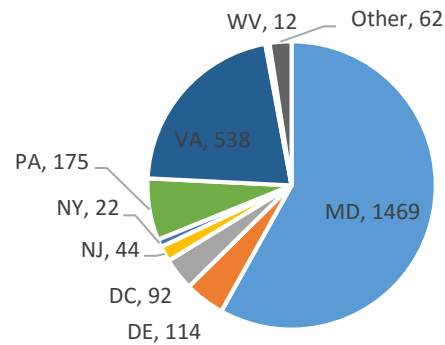

Casino Voluntary Exclusion Program Data **as of February 28, 2022**
Current Voluntary Exclusions Casino = 2528

Casino VEP Enrollees By Gender

Casino VEP Enrollees By Age

Casino VEP Enrollees By Period

Casino VEP Enrollees By Residence

Casino VEP Enrollees By Month

Casino VEP Violations By Month