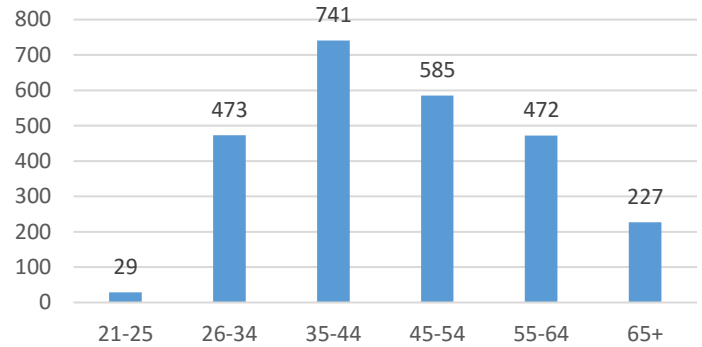

Casino Voluntary Exclusion Program Data **as of January 31, 2022**

Current Voluntary Exclusions Casino = 2527

Casino VEP Enrollees By Gender

Casino VEP Enrollees By Age

Casino VEP Enrollees By Period

Casino VEP Enrollees By Residence