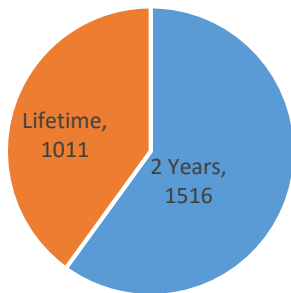

Casino Voluntary Exclusion Program Data **as of January 31, 2022**

Current Voluntary Exclusions Casino = 2527

Casino VEP Enrollees By Gender

Casino VEP Enrollees By Age

Casino VEP Enrollees By Period

Casino VEP Enrollees By Residence