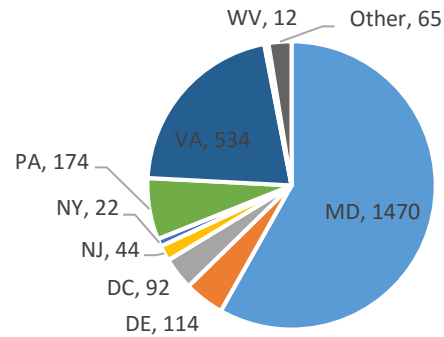

Casino Voluntary Exclusion Program Data **as of January 31, 2022**

Current Voluntary Exclusions Casino = 2527

Casino VEP Enrollees By Gender

Casino VEP Enrollees By Age

Casino VEP Enrollees By Period

Casino VEP Enrollees By Residence

Casino VEP Enrollees By Month

Casino VEP Violations By Month