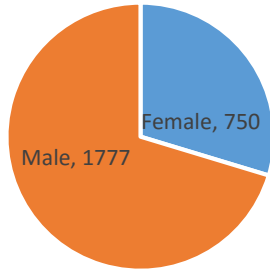

Casino Voluntary Exclusion Program Data **as of January 31, 2022**

Current Voluntary Exclusions Casino = 2527

Casino VEP Enrollees By Gender

Casino VEP Enrollees By Age

Casino VEP Enrollees By Period

Casino VEP Enrollees By Residence