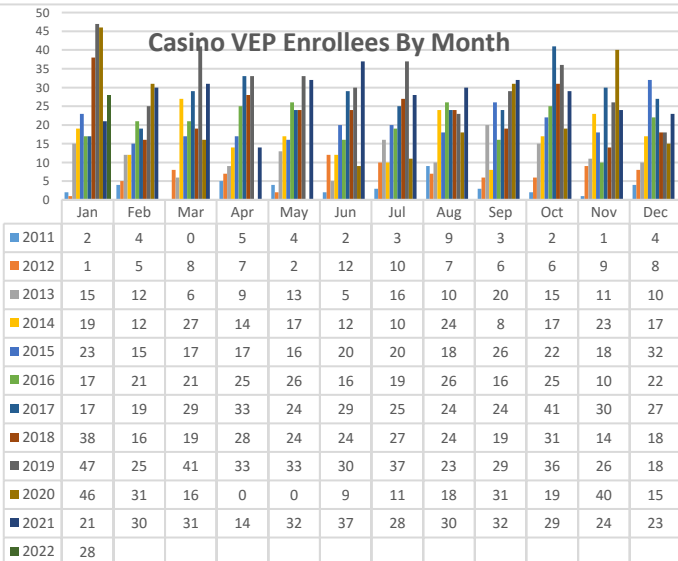

Casino Voluntary Exclusion Program Data **as of January 31, 2022**

Current Voluntary Exclusions Casino = 2527

Casino VEP Enrollees By Gender

Casino VEP Enrollees By Age

Casino VEP Enrollees By Period

Casino VEP Enrollees By Residence

Casino VEP Enrollees By Month

Casino VEP Violations By Month