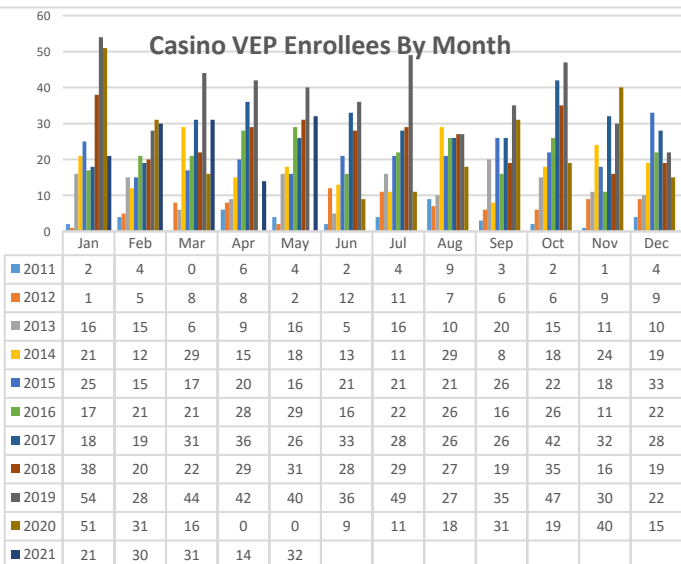

Casino VEP Enrollees By Gender

Casino VEP Enrollees By Age

Casino VEP Enrollees By Period

Casino VEP Enrollees By Residence

Casino VEP Enrollees By Month

Casino VEP Violations By Month