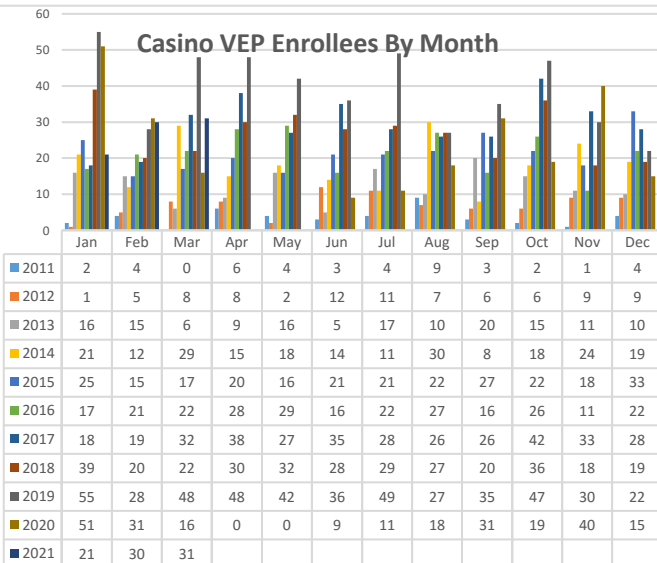

Current Voluntary Exclusions Casino = 2471

Casino VEP Enrollees By Gender

Casino VEP Enrollees By Age

Casino VEP Enrollees By Period

Casino VEP Enrollees By Residence

Casino VEP Enrollees By Month

Casino VEP Violations By Month