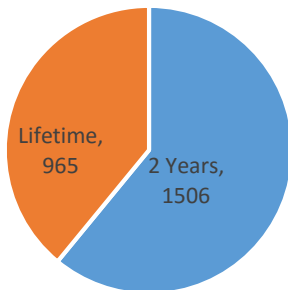

Current Voluntary Exclusions Casino = 2471

Casino VEP Enrollees By Gender

Casino VEP Enrollees By Age

Casino VEP Enrollees By Period

Casino VEP Enrollees By Residence

Casino VEP Enrollees By Month

Casino VEP Violations By Month