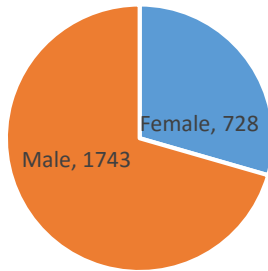

Current Voluntary Exclusions Casino = 2471

Casino VEP Enrollees By Gender

Casino VEP Enrollees By Age

Casino VEP Enrollees By Period

Casino VEP Enrollees By Residence

Casino VEP Enrollees By Month

Casino VEP Violations By Month