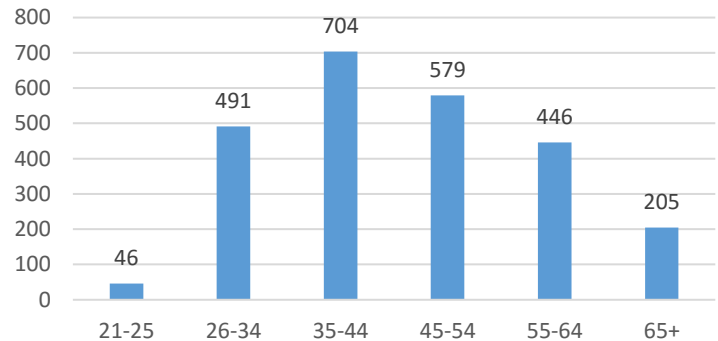

Current Voluntary Exclusions Casino = 2471

Casino VEP Enrollees By Gender

Casino VEP Enrollees By Age

Casino VEP Enrollees By Period

Casino VEP Enrollees By Residence

Casino VEP Enrollees By Month

Casino VEP Violations By Month