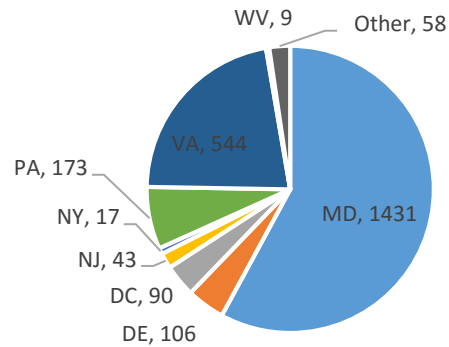

Current Voluntary Exclusions Casino = 2471

Casino VEP Enrollees By Gender

Casino VEP Enrollees By Age

Casino VEP Enrollees By Period

Casino VEP Enrollees By Residence

Casino VEP Enrollees By Month

Casino VEP Violations By Month