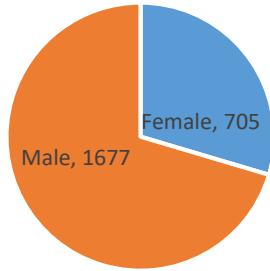

Current Voluntary Exclusions Casino = 2382

Casino VEP Enrollees By Gender

Casino VEP Enrollees By Age

Casino VEP Enrollees By Period

Casino VEP Enrollees By Residence

Casino VEP Enrollees By Month

Casino VEP Violations By Month