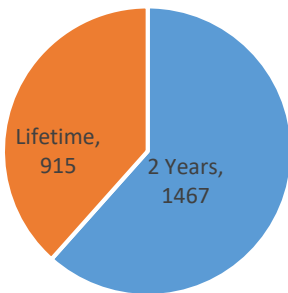

Current Voluntary Exclusions Casino = 2382

Casino VEP Enrollees By Gender

Casino VEP Enrollees By Age

Casino VEP Enrollees By Period

Casino VEP Enrollees By Residence

Casino VEP Enrollees By Month

Casino VEP Violations By Month