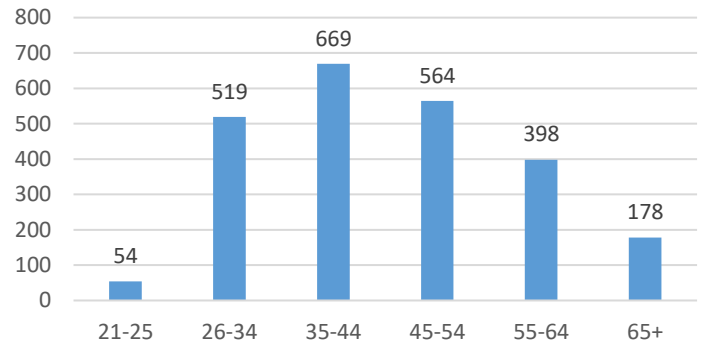

Current Voluntary Exclusions Casino = 2382

Casino VEP Enrollees By Gender

Casino VEP Enrollees By Age

Casino VEP Enrollees By Period

Casino VEP Enrollees By Residence

Casino VEP Enrollees By Month

Casino VEP Violations By Month