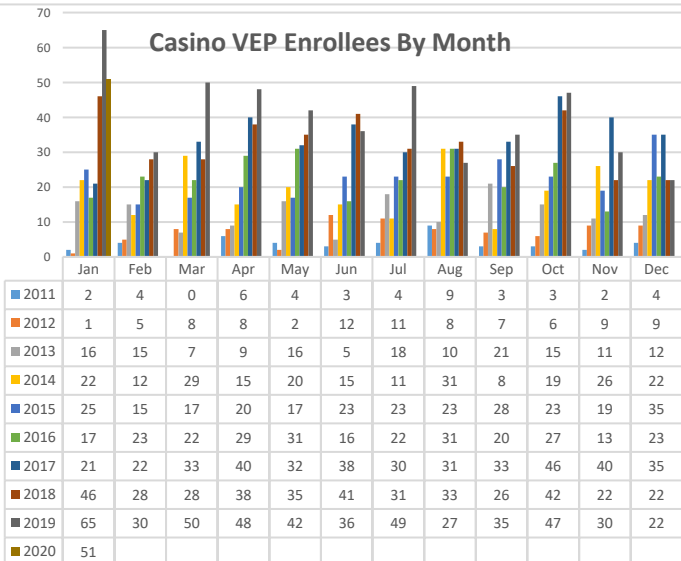

Current Voluntary Exclusions Casino = 2382

Casino VEP Enrollees By Gender

Casino VEP Enrollees By Age

Casino VEP Enrollees By Period

Casino VEP Enrollees By Residence

Casino VEP Enrollees By Month

Casino VEP Violations By Month