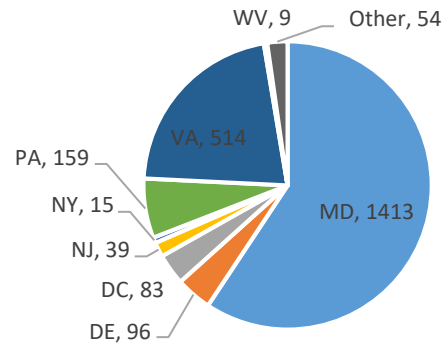

Current Voluntary Exclusions Casino = 2382

Casino VEP Enrollees By Gender

Casino VEP Enrollees By Age

Casino VEP Enrollees By Period

Casino VEP Enrollees By Residence

Casino VEP Enrollees By Month

Casino VEP Violations By Month