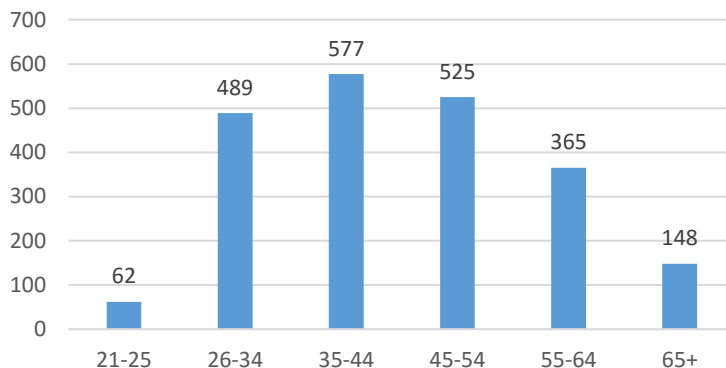

Current Voluntary Exclusions Casino = 2166

Casino VEP Enrollees By Gender

Casino VEP Enrollees By Age

Casino VEP Enrollees By Period

Casino VEP Enrollees By Residence

Casino VEP Enrollees By Month

Casino VEP Violations By Month