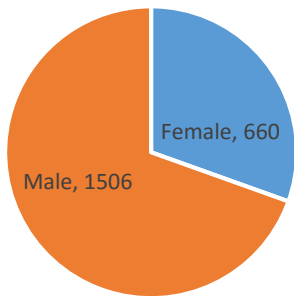

Current Voluntary Exclusions Casino = 2166

Casino VEP Enrollees By Gender

Casino VEP Enrollees By Age

Casino VEP Enrollees By Period

Casino VEP Enrollees By Residence

Casino VEP Enrollees By Month

Casino VEP Violations By Month