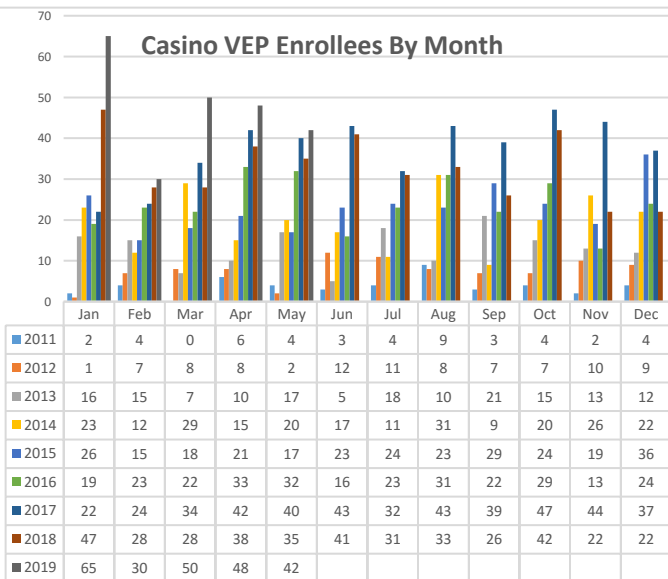

Current Voluntary Exclusions Casino = 2166

Casino VEP Enrollees By Gender

Casino VEP Enrollees By Age

Casino VEP Enrollees By Period

Casino VEP Enrollees By Residence

Casino VEP Enrollees By Month

Casino VEP Violations By Month