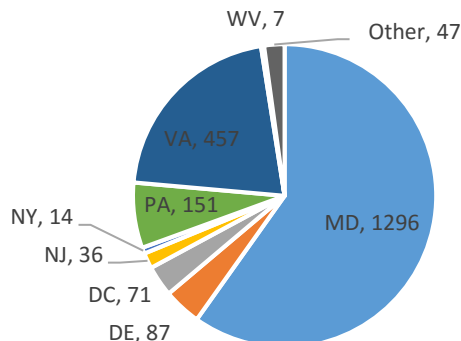

Current Voluntary Exclusions Casino = 2166

Casino VEP Enrollees By Gender

Casino VEP Enrollees By Age

Casino VEP Enrollees By Period

Casino VEP Enrollees By Residence

Casino VEP Enrollees By Month

Casino VEP Violations By Month