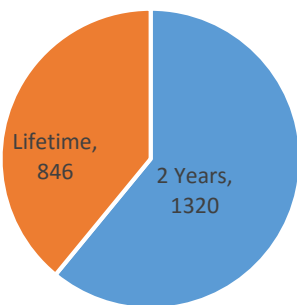

Current Voluntary Exclusions Casino = 2166

Casino VEP Enrollees By Gender

Casino VEP Enrollees By Age

Casino VEP Enrollees By Period

Casino VEP Enrollees By Residence

Casino VEP Enrollees By Month

Casino VEP Violations By Month